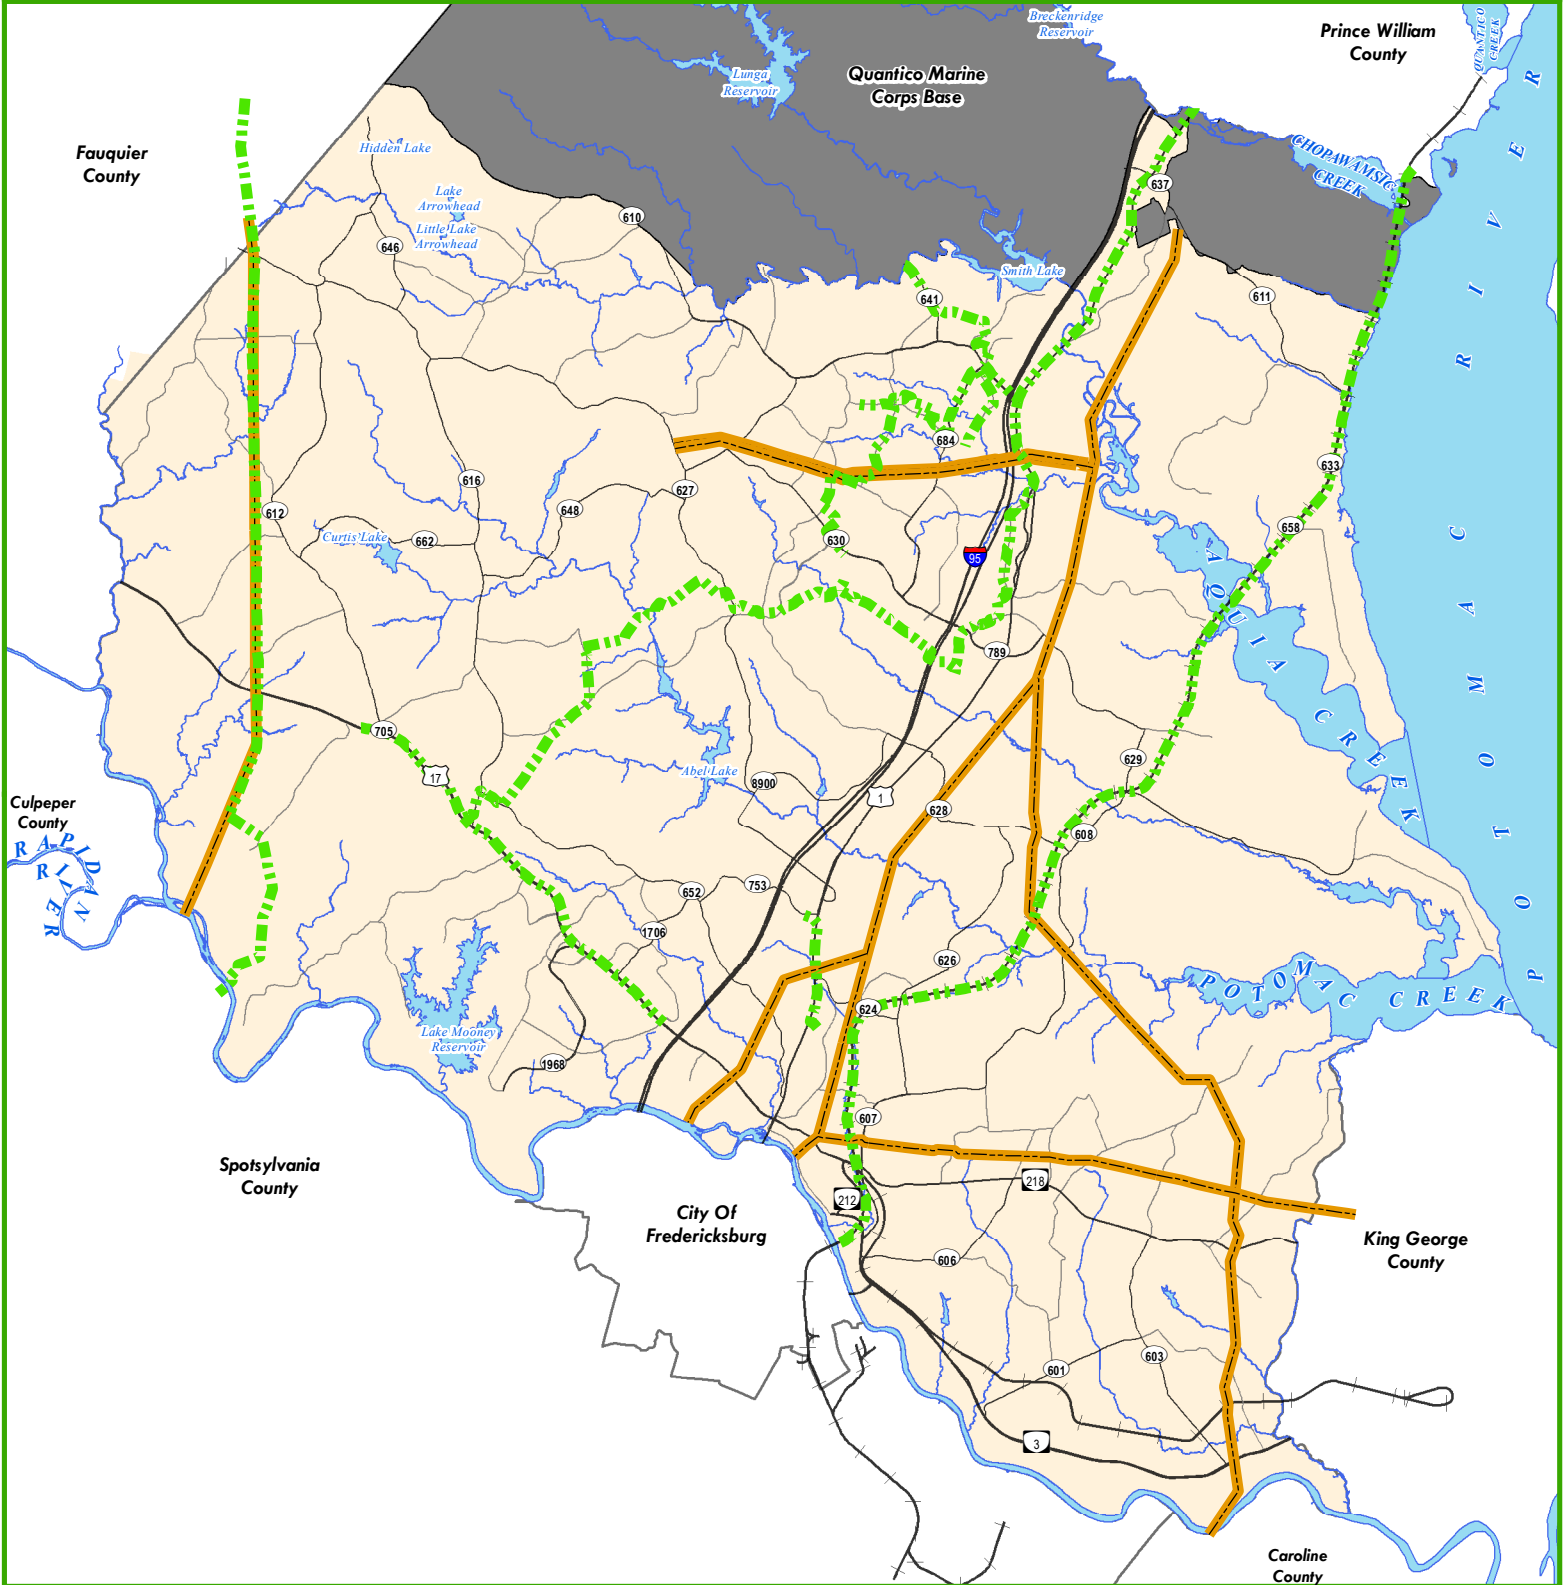

FIGURE 6.8 Major Electric and Gas Lines Stafford County Comprehensive Plan Stafford County, Virginia September 8, 2021

- Legend**
- - - Gas Pipelines
 - Approximate Dominion Power Easement

Data layers are compiled from various sources and are not to be construed or used as a "legal description." Data layers are believed to be accurate, but accuracy is not guaranteed.