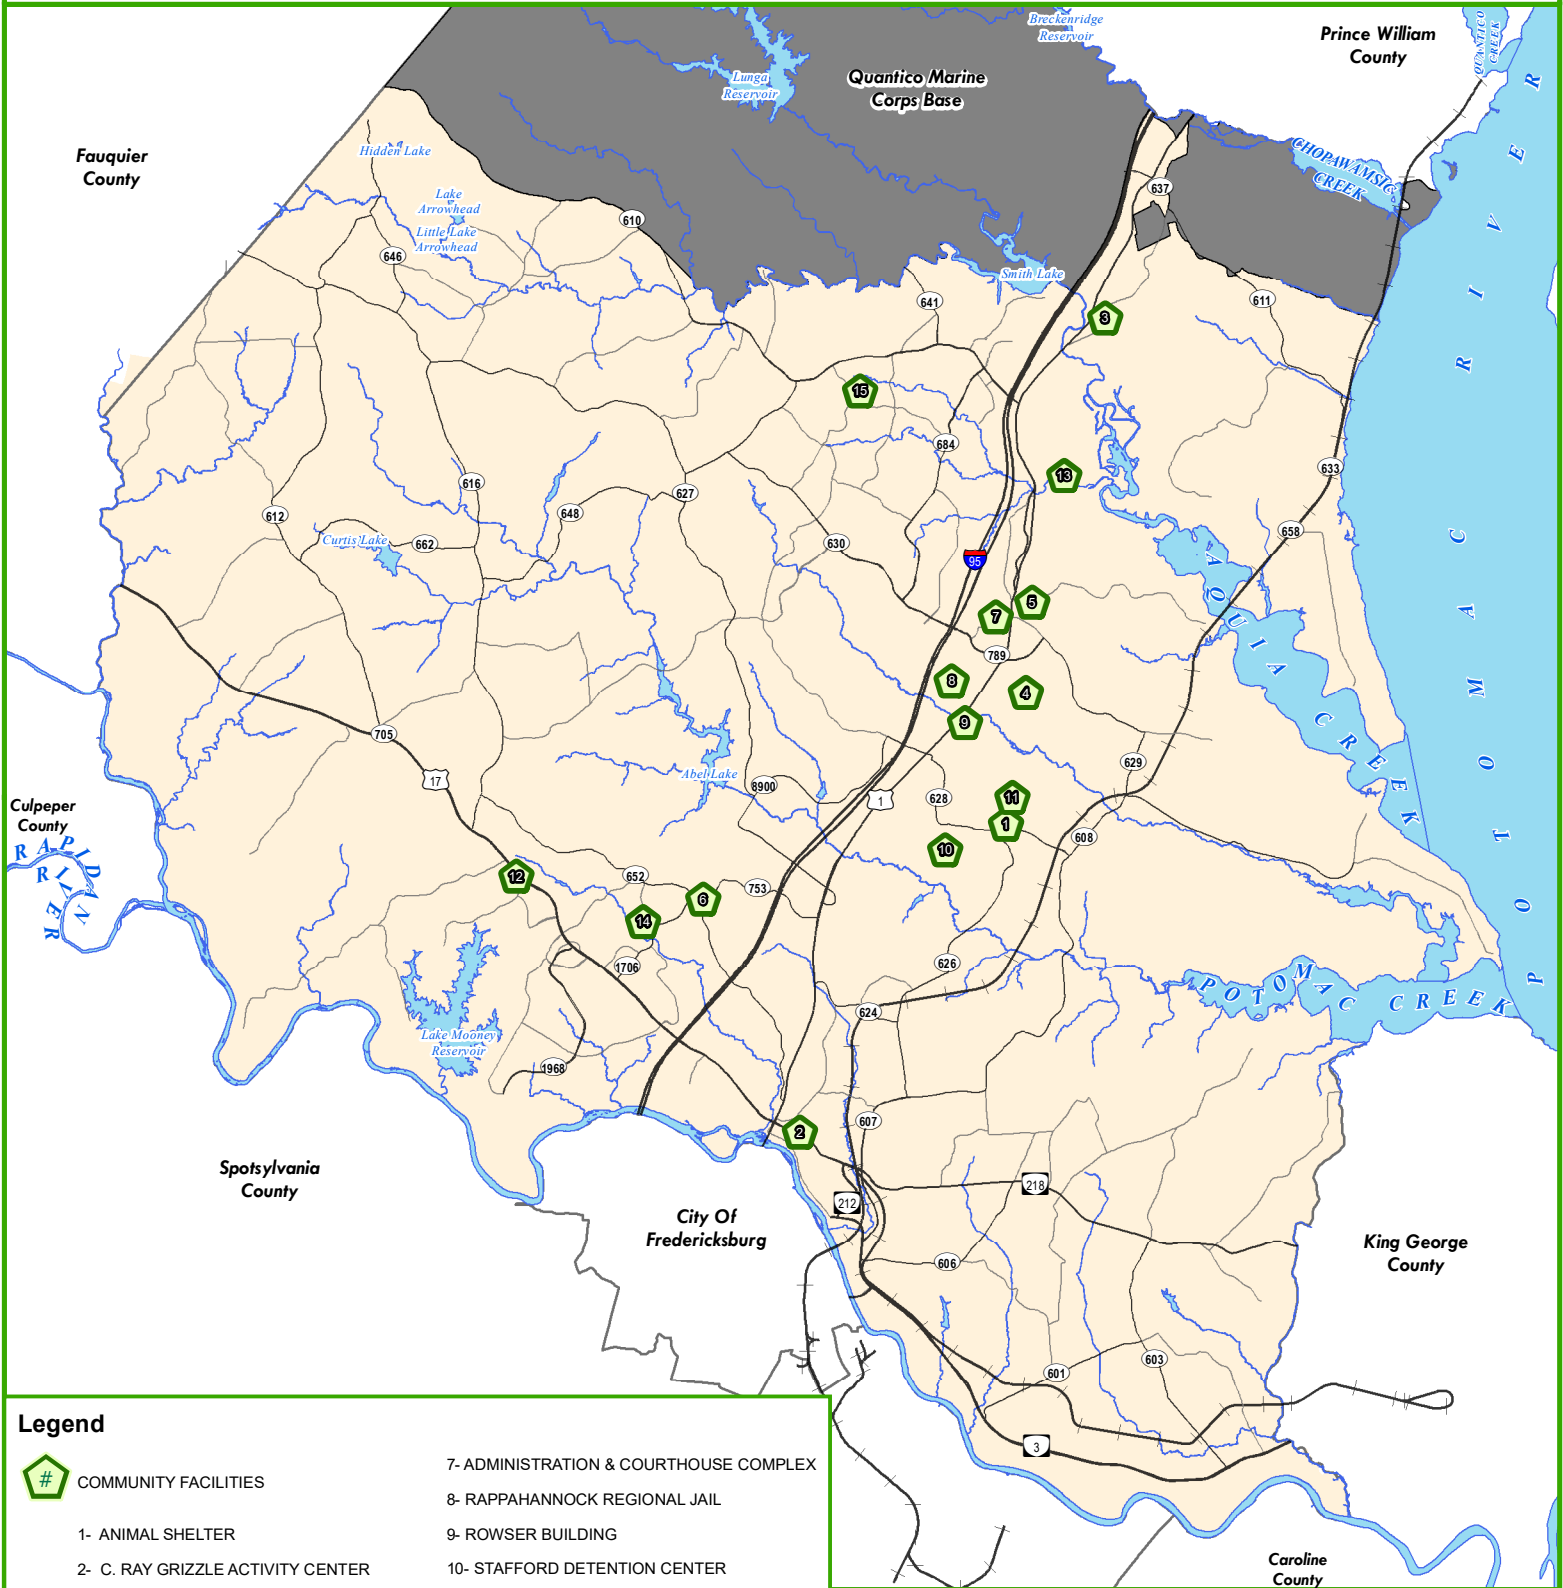

FIGURE 6.6 Community Facilities Stafford County Comprehensive Plan Stafford County, Virginia September 8, 2021

Legend

-  COMMUNITY FACILITIES
- 1- ANIMAL SHELTER
- 2- C. RAY GRIZZLE ACTIVITY CENTER
- 3- CARL LEWIS COMMUNITY CENTER
- 4- STAFFORD HOSPITAL CENTER
- 5- COURTHOUSE COMMUNITY CENTER
- 6- ENON COMMUNITY CENTER
- 7- ADMINISTRATION & COURTHOUSE COMPLEX
- 8- RAPPAHANNOCK REGIONAL JAIL
- 9- ROWSER BUILDING
- 10- STAFFORD DETENTION CENTER
- 11- STAFFORD REGIONAL LANDFILL
- 12- UNIV OF MARY WASH GRAD CAMPUS
- 13- UTILITIES FIELD OPERATIONS
- 14- HOWELL MEMORIAL LIBRARY
- 15- PORTER MEMORIAL LIBRARY

0 6,250 12,500 25,000 Feet

Data layers are compiled from various sources and are not to be construed or used as a "legal description." Data layers are believed to be accurate, but accuracy is not guaranteed.