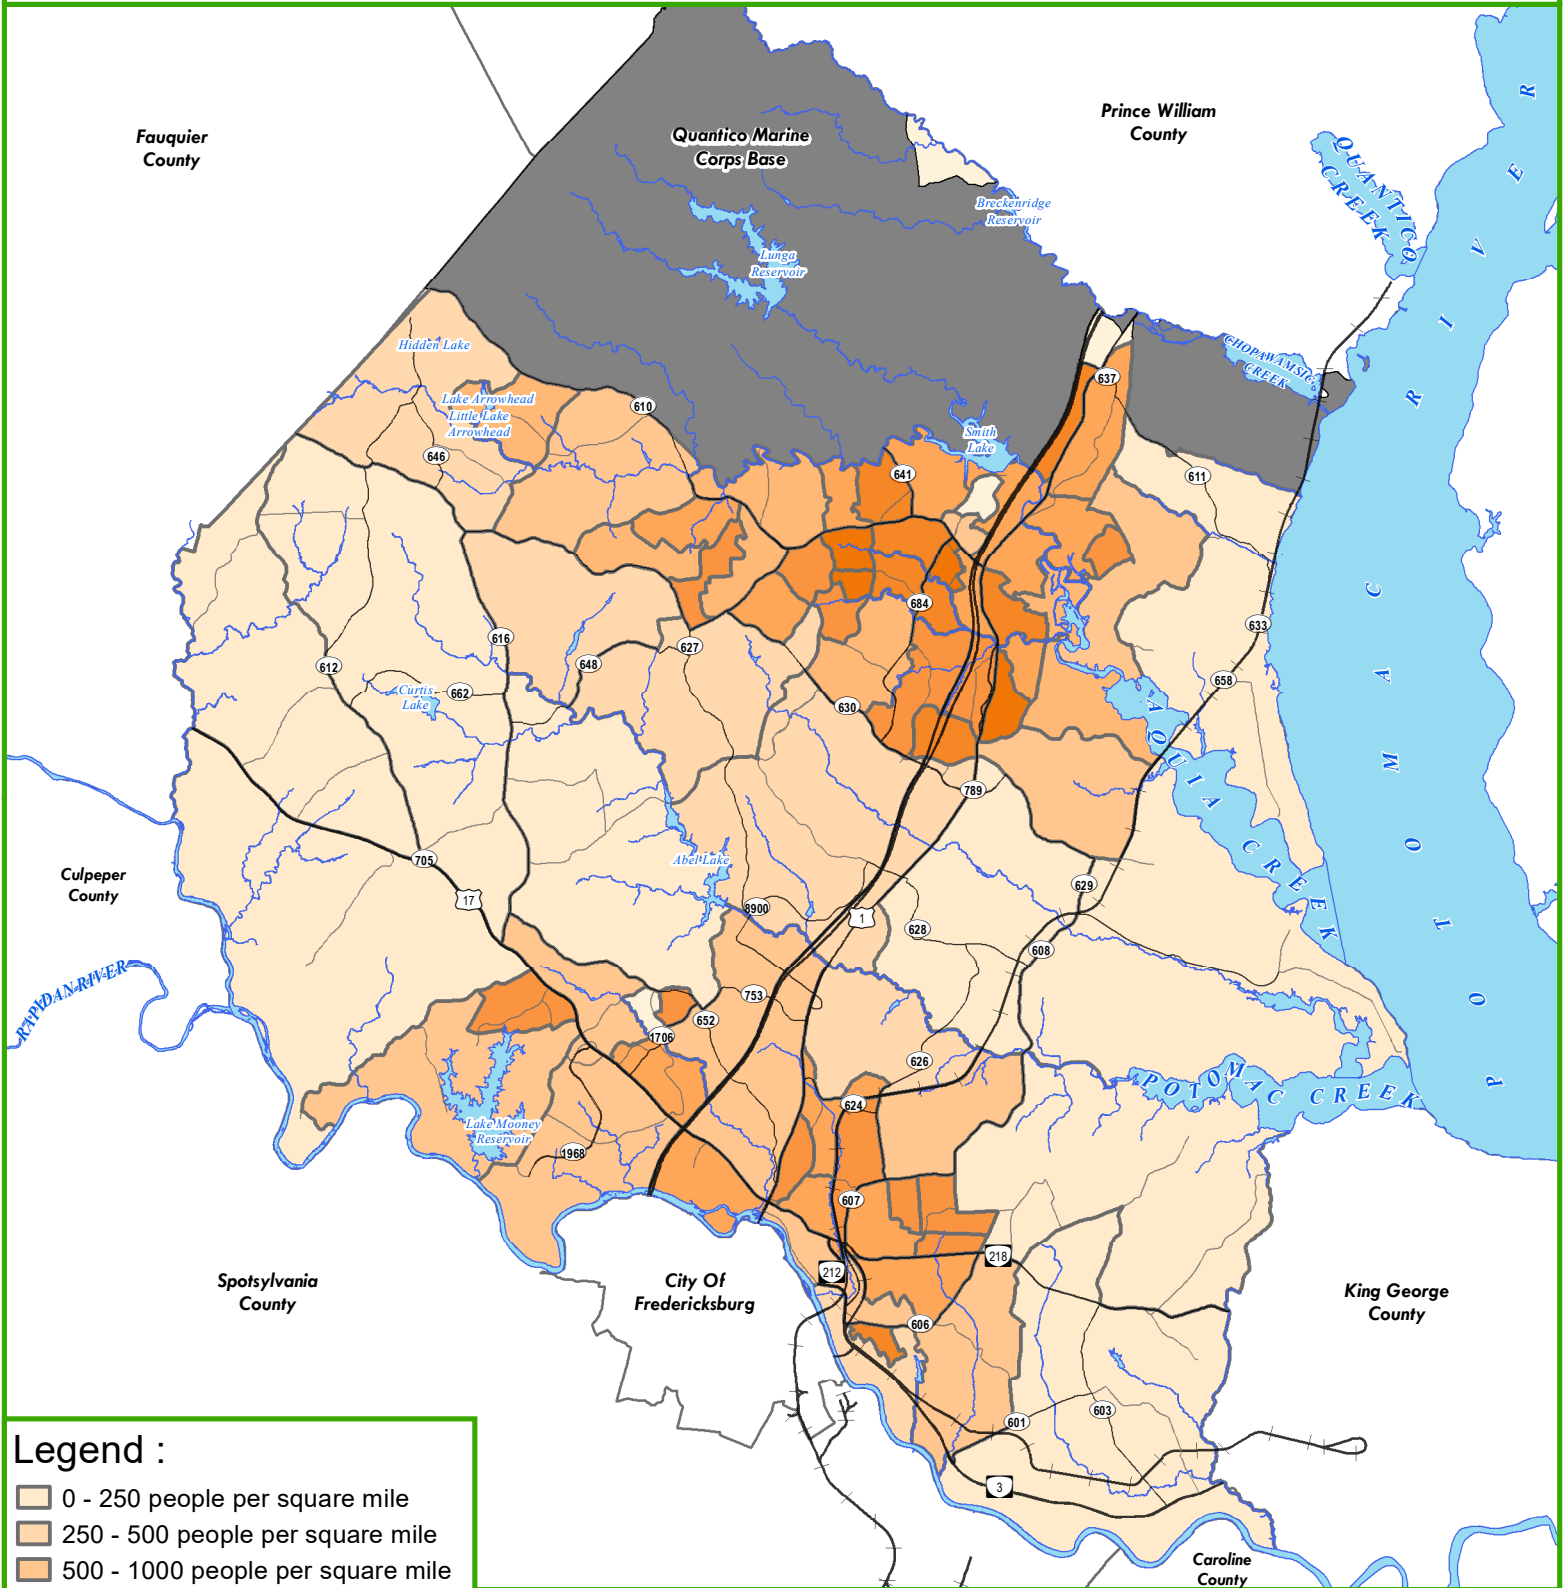

FIGURE 6.3 Population Density Stafford County Comprehensive Plan Stafford County, Virginia September 8, 2021

Legend :

- 0 - 250 people per square mile
- 250 - 500 people per square mile
- 500 - 1000 people per square mile
- 1000 - 1500 people per square mile
- 1500 - 2500 people per square mile
- 2500 - 3500 people per square mile
- 3500 - 5000 people per square mile
- 5000 - 8000 people per square mile

0 7,000 14,000 28,000 Feet

Data layers are compiled from various sources and are not to be construed or used as a "legal description." Data layers are believed to be accurate, but accuracy is not guaranteed.