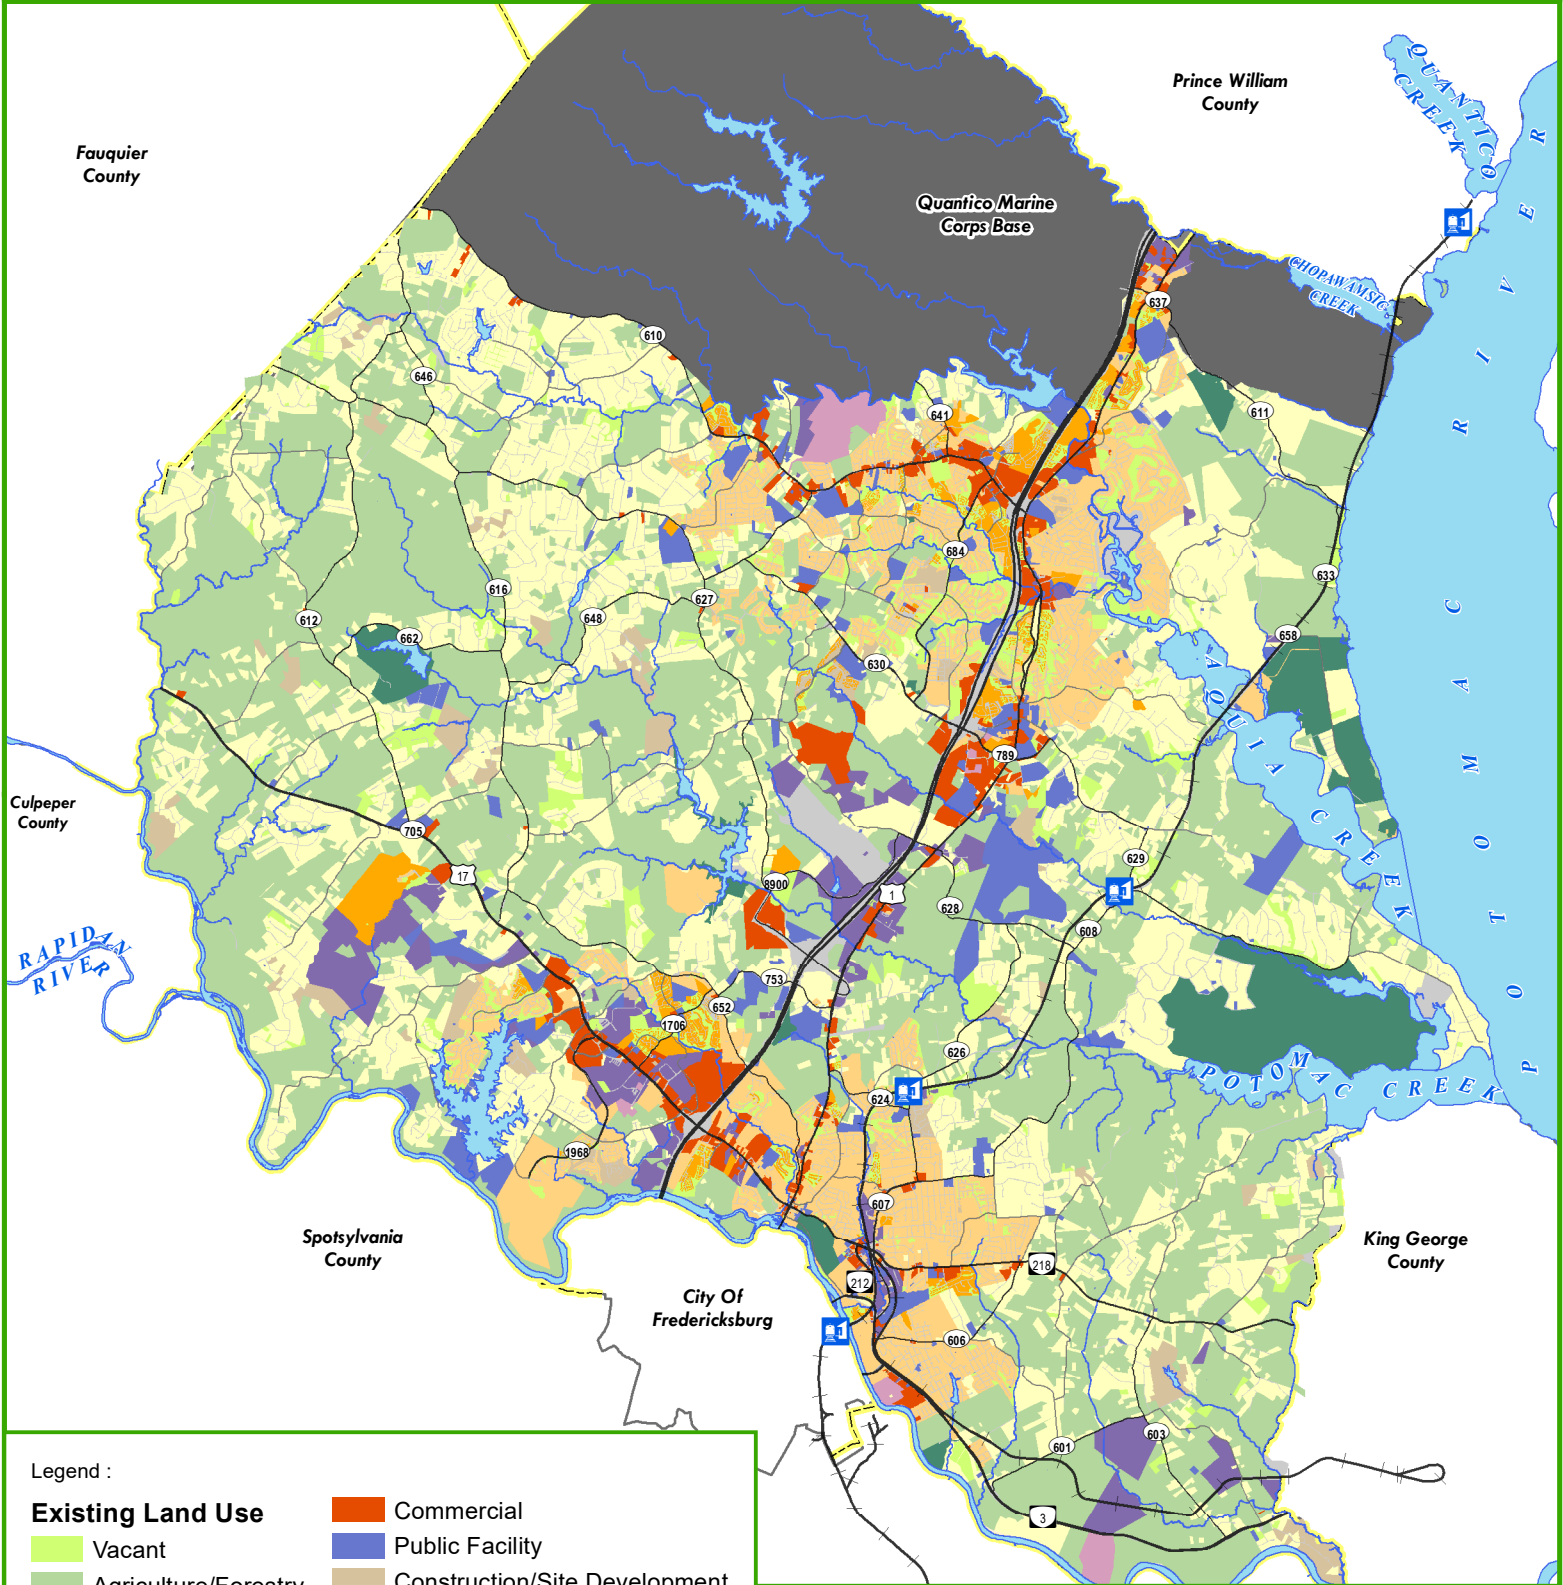

FIGURE 6.1 Existing Land Use Stafford County Comprehensive Plan Stafford County, Virginia September 8, 2021

Legend :

Existing Land Use

- Vacant
- Agriculture/Forestry
- Parks_Rec
- Rural Residential
- Suburban Residential
- Urban Residential
- Commercial
- Public Facility
- Construction/Site Development
- Industrial Manufacturing
- Mining and Extraction
- Transportation/Utilities
- Military

0 6,500 13,000 26,000 Feet

Data layers are compiled from various sources and are not to be construed or used as a "legal description." Data layers are believed to be accurate, but accuracy is not guaranteed.