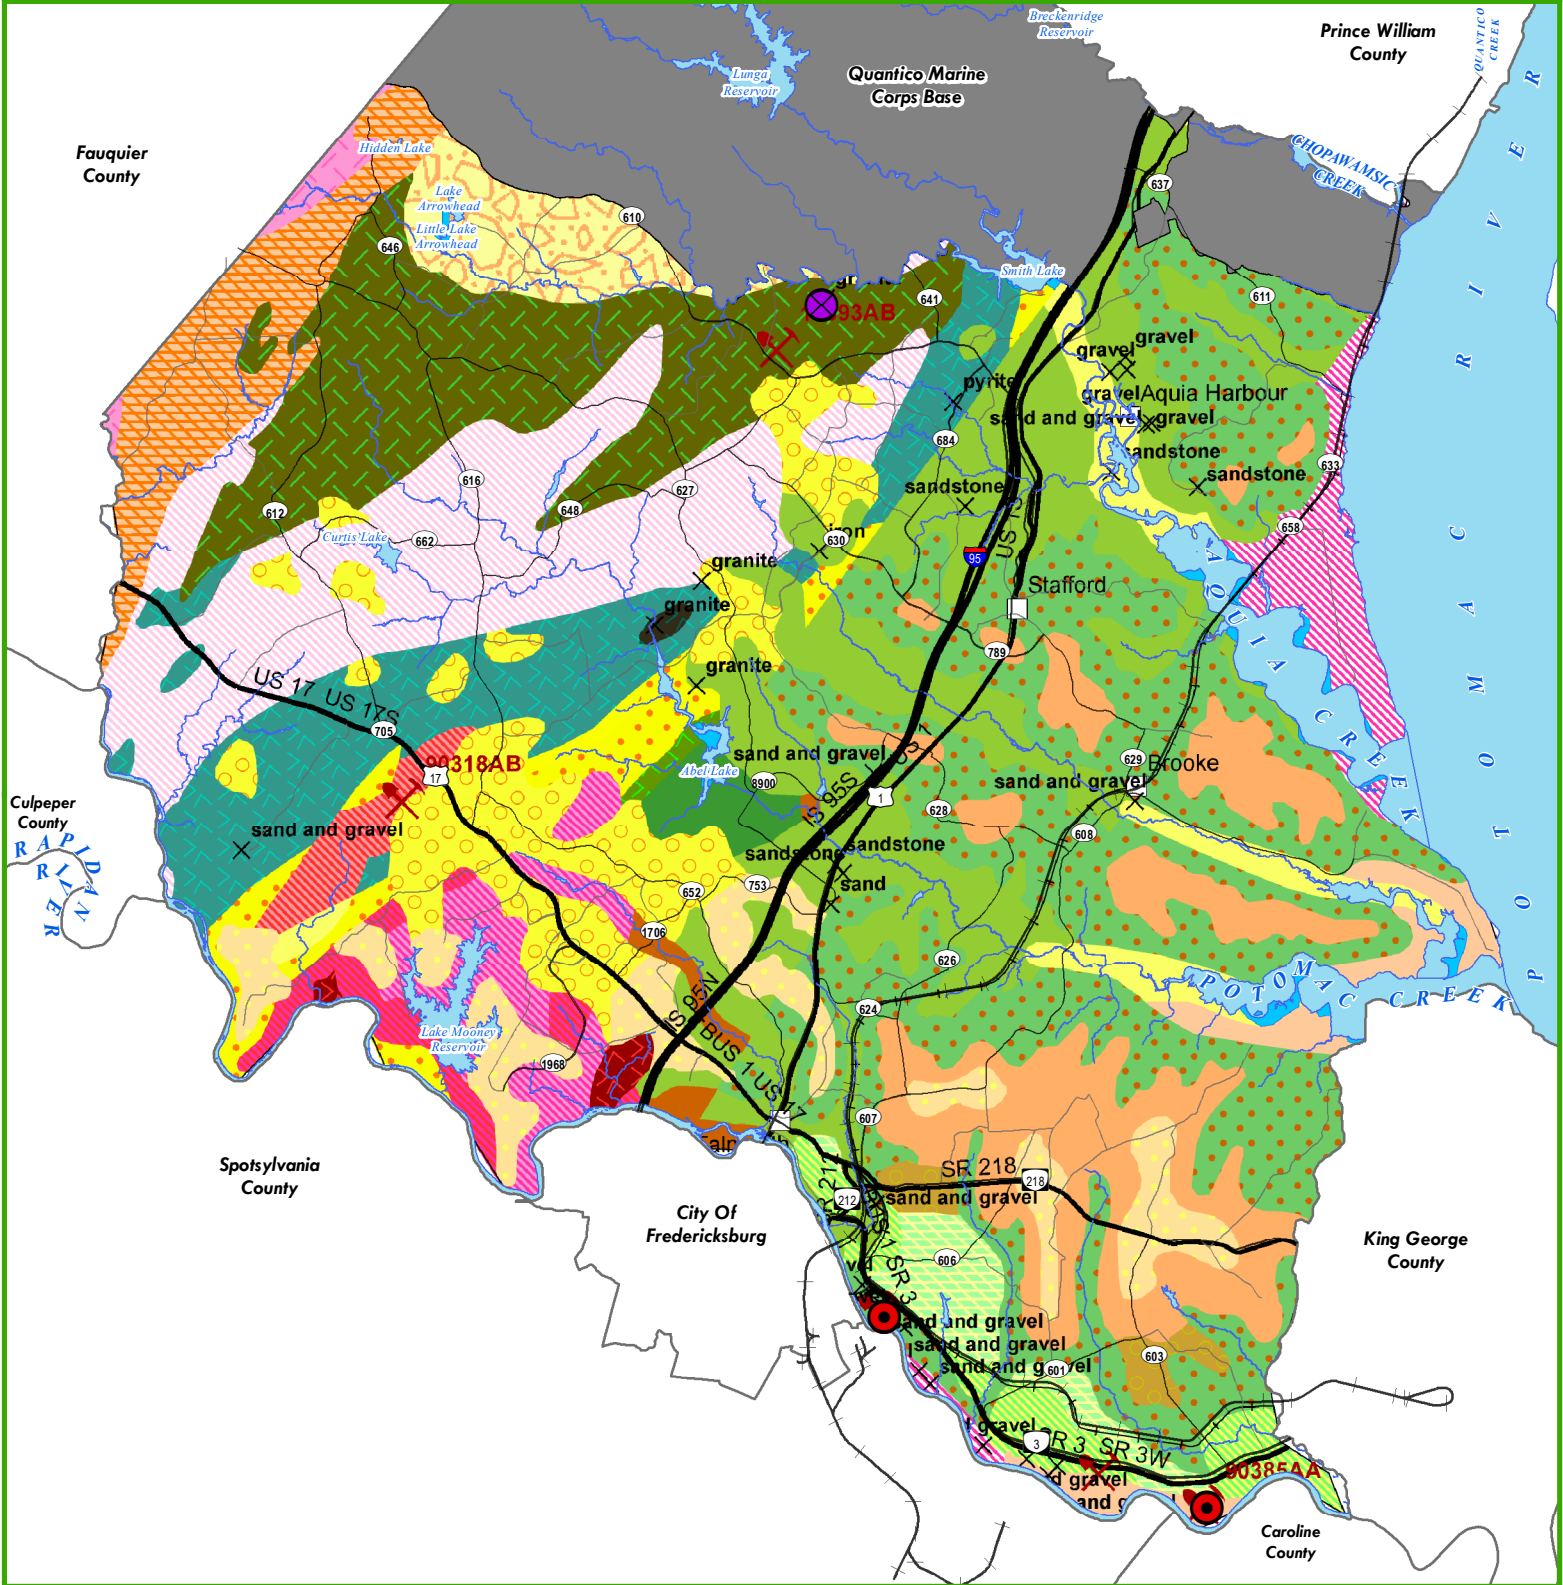

FIGURE 6.14A Mineral Resources Stafford County Comprehensive Plan Stafford County, Virginia September 8, 2021

Legend
QUARRIES :
 CRUSHED STONE
 SAND AND GRAVEL

Data layers are compiled from various sources and are not to be construed or used as a "legal description." Data layers are believed to be accurate, but accuracy is not guaranteed.