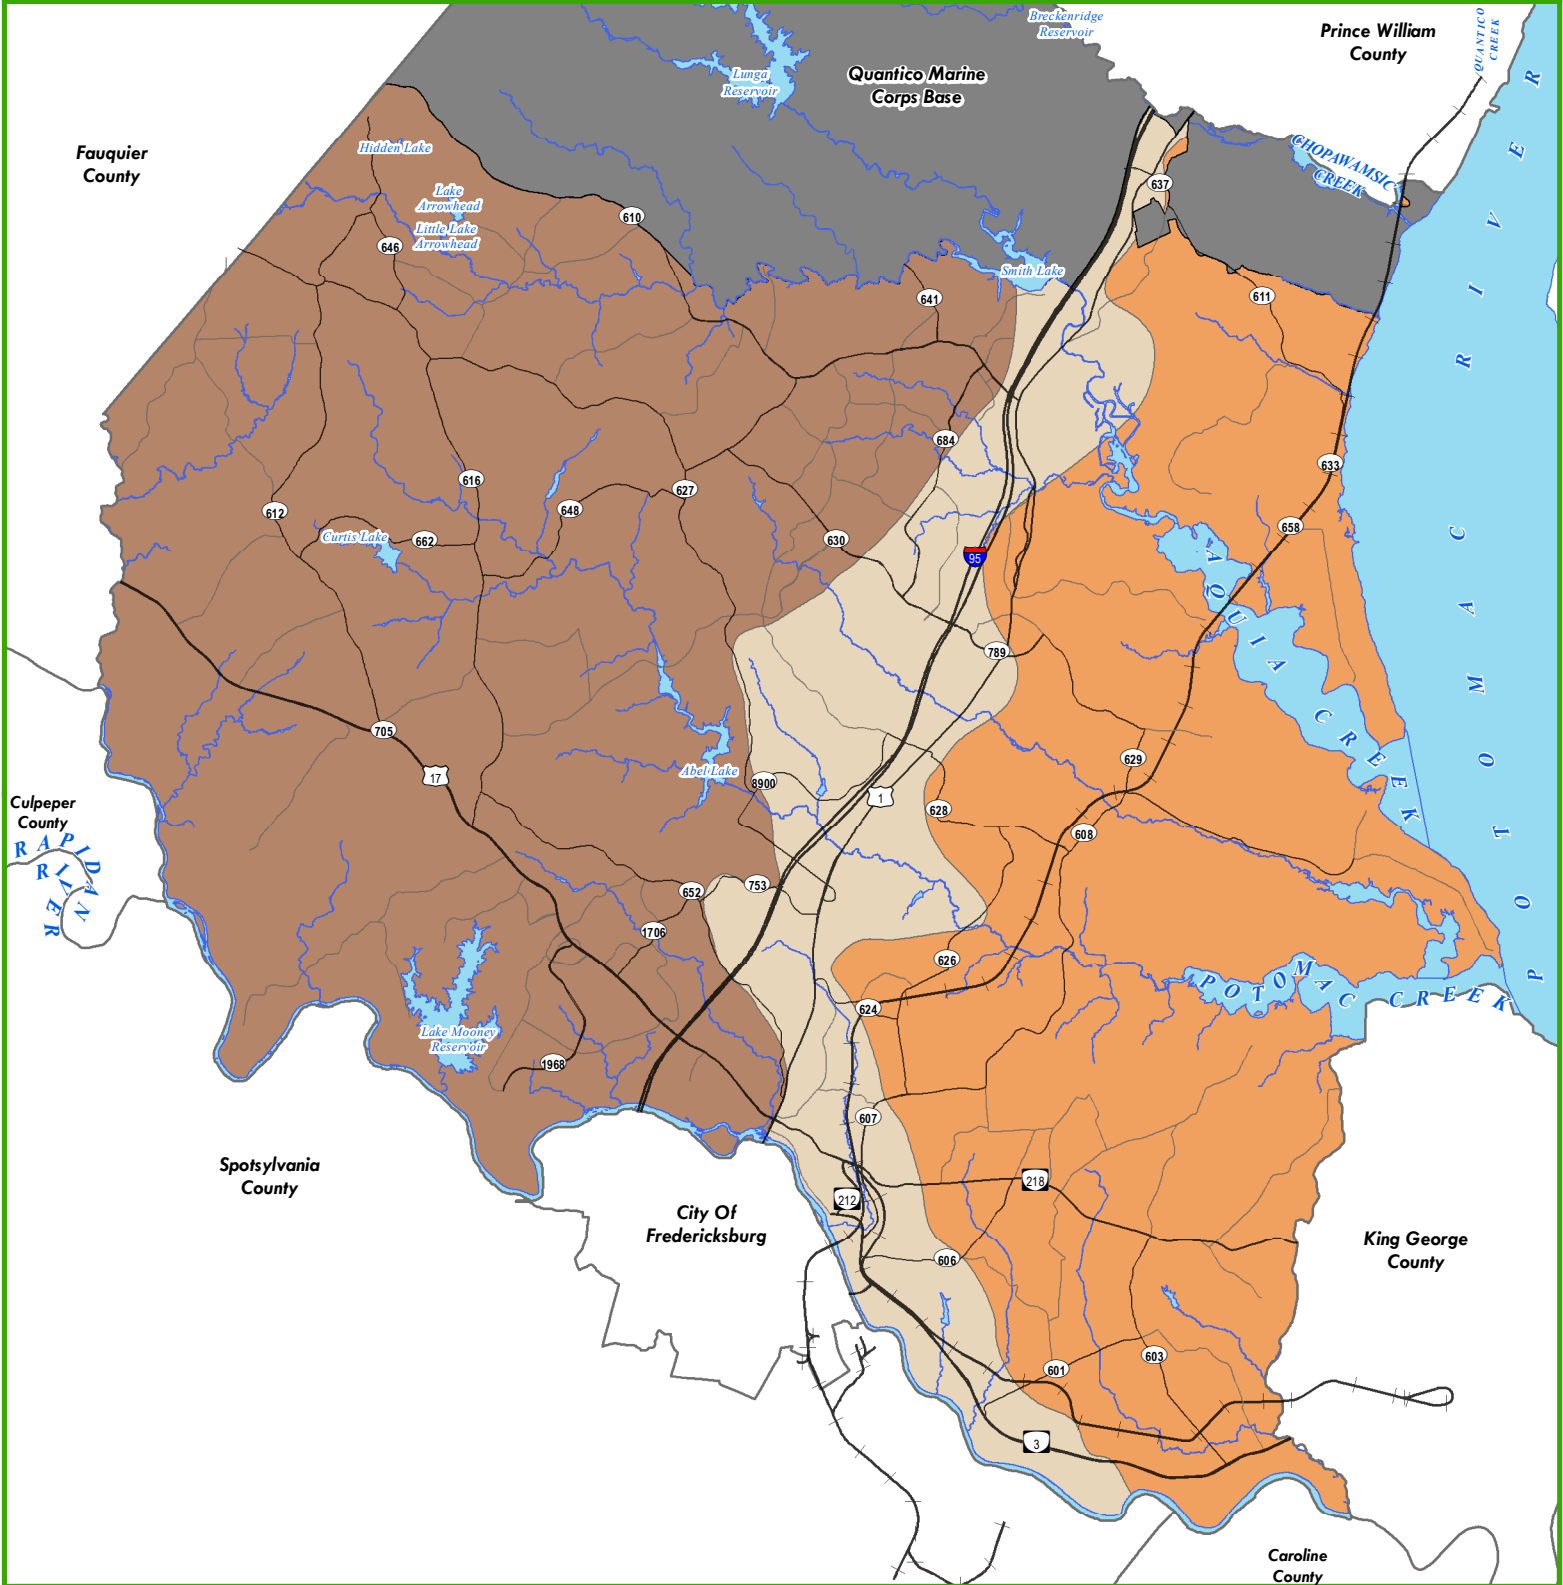

# FIGURE 6.13 Geology Stafford County Comprehensive Plan Stafford County, Virginia September 8, 2021

**Legend**

- PIEDMONT**
- AQUIFER RECHARGE AREA PATUXENT FORMATION**
- COASTAL PLAIN**

Data layers are compiled from various sources and are not to be construed or used as a "legal description." Data layers are believed to be accurate, but accuracy is not guaranteed.