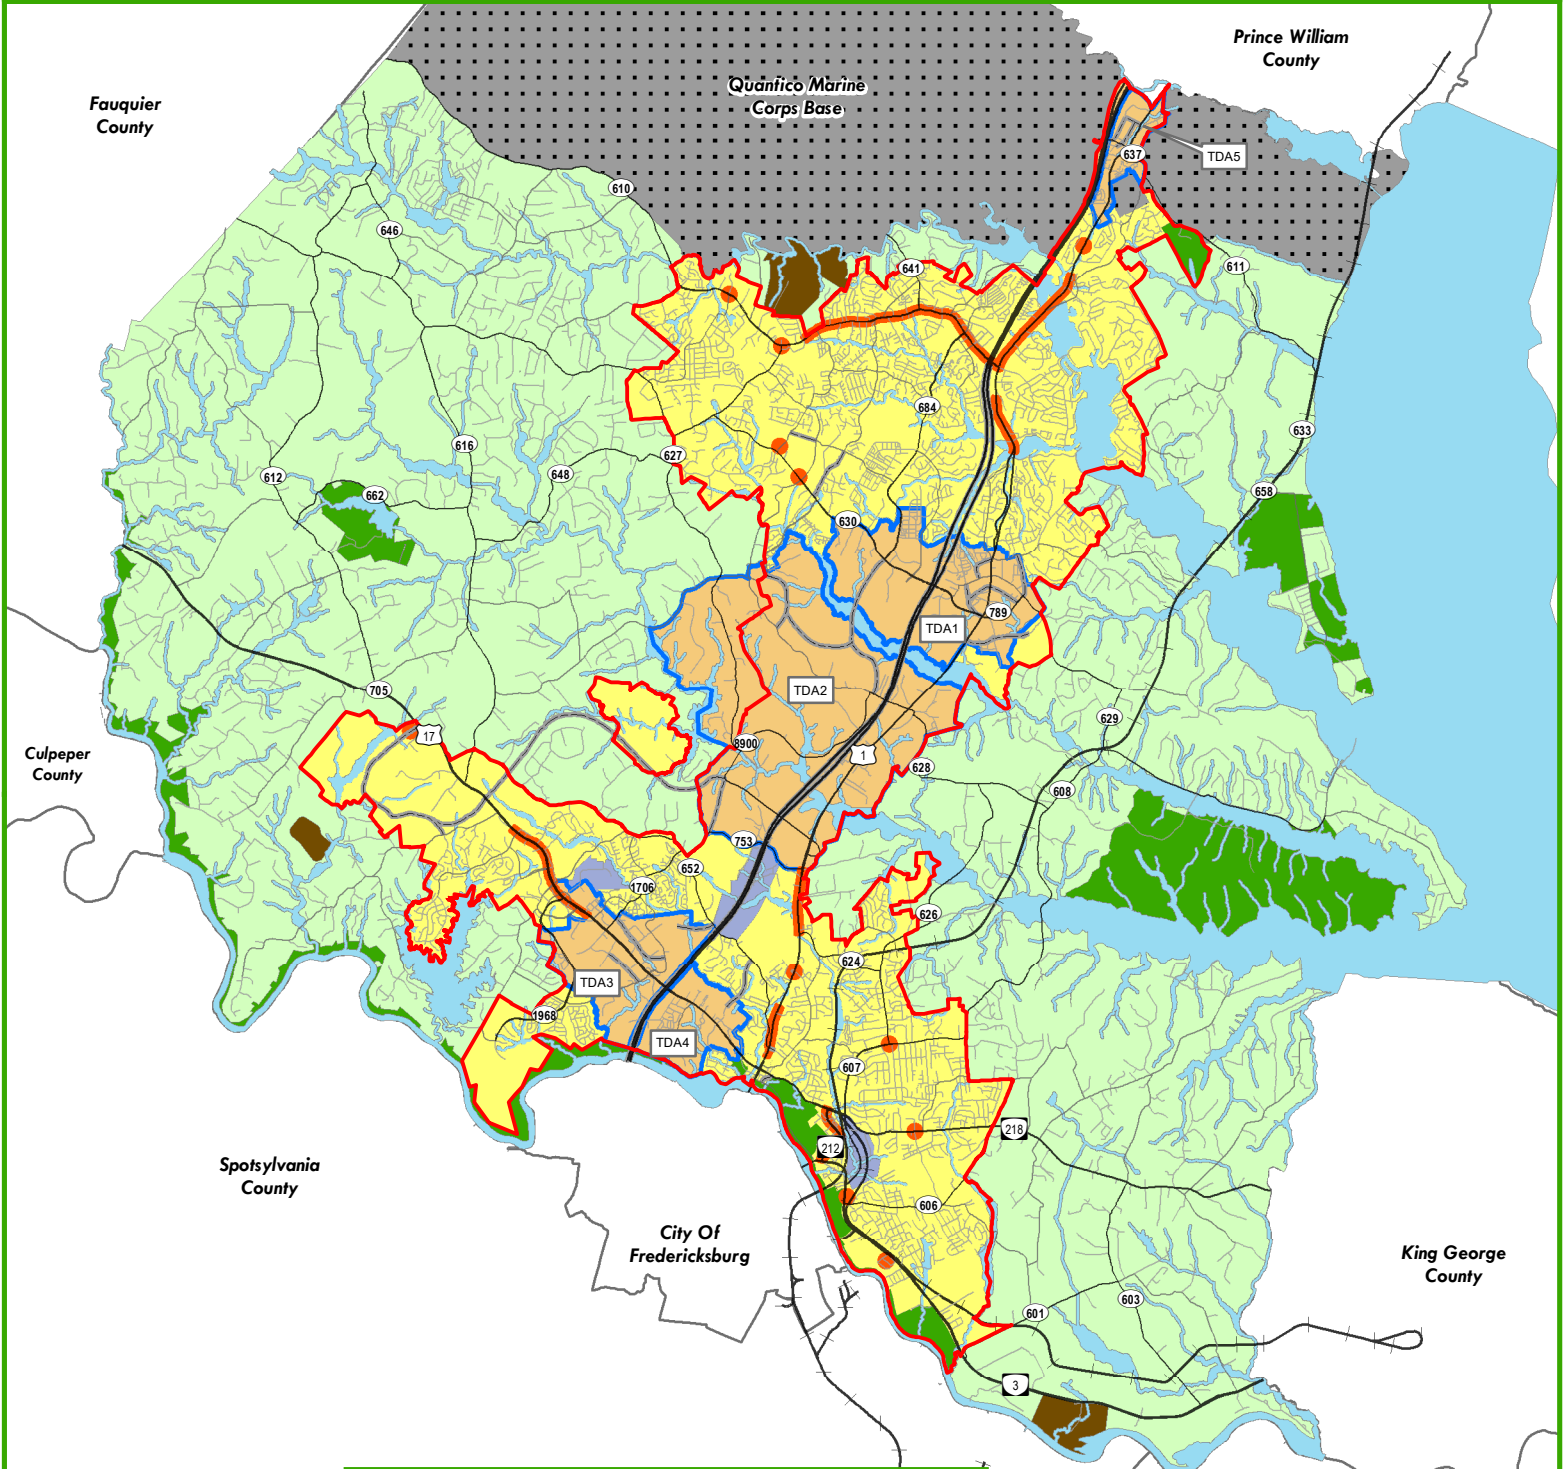

# FIGURE 3.9 Future Land Use Stafford County Comprehensive Plan Stafford County, Virginia October 19, 2021

Map Number	Targeted Development Areas
TDA1	Courthouse
TDA2	Central Stafford
TDA3	Berea
TDA4	Falmouth Gateway
TDA5	Boswell's Corner

Legend:		Future Land Use - Proposed	
	Urban Services Area		Suburban
	Railroads		Agricultural/Rural
	Proposed New Roads		Mining
	Commercial Node		Federal
	Commercial Corridors		Resource Protection
	Targeted Development Areas		Parks