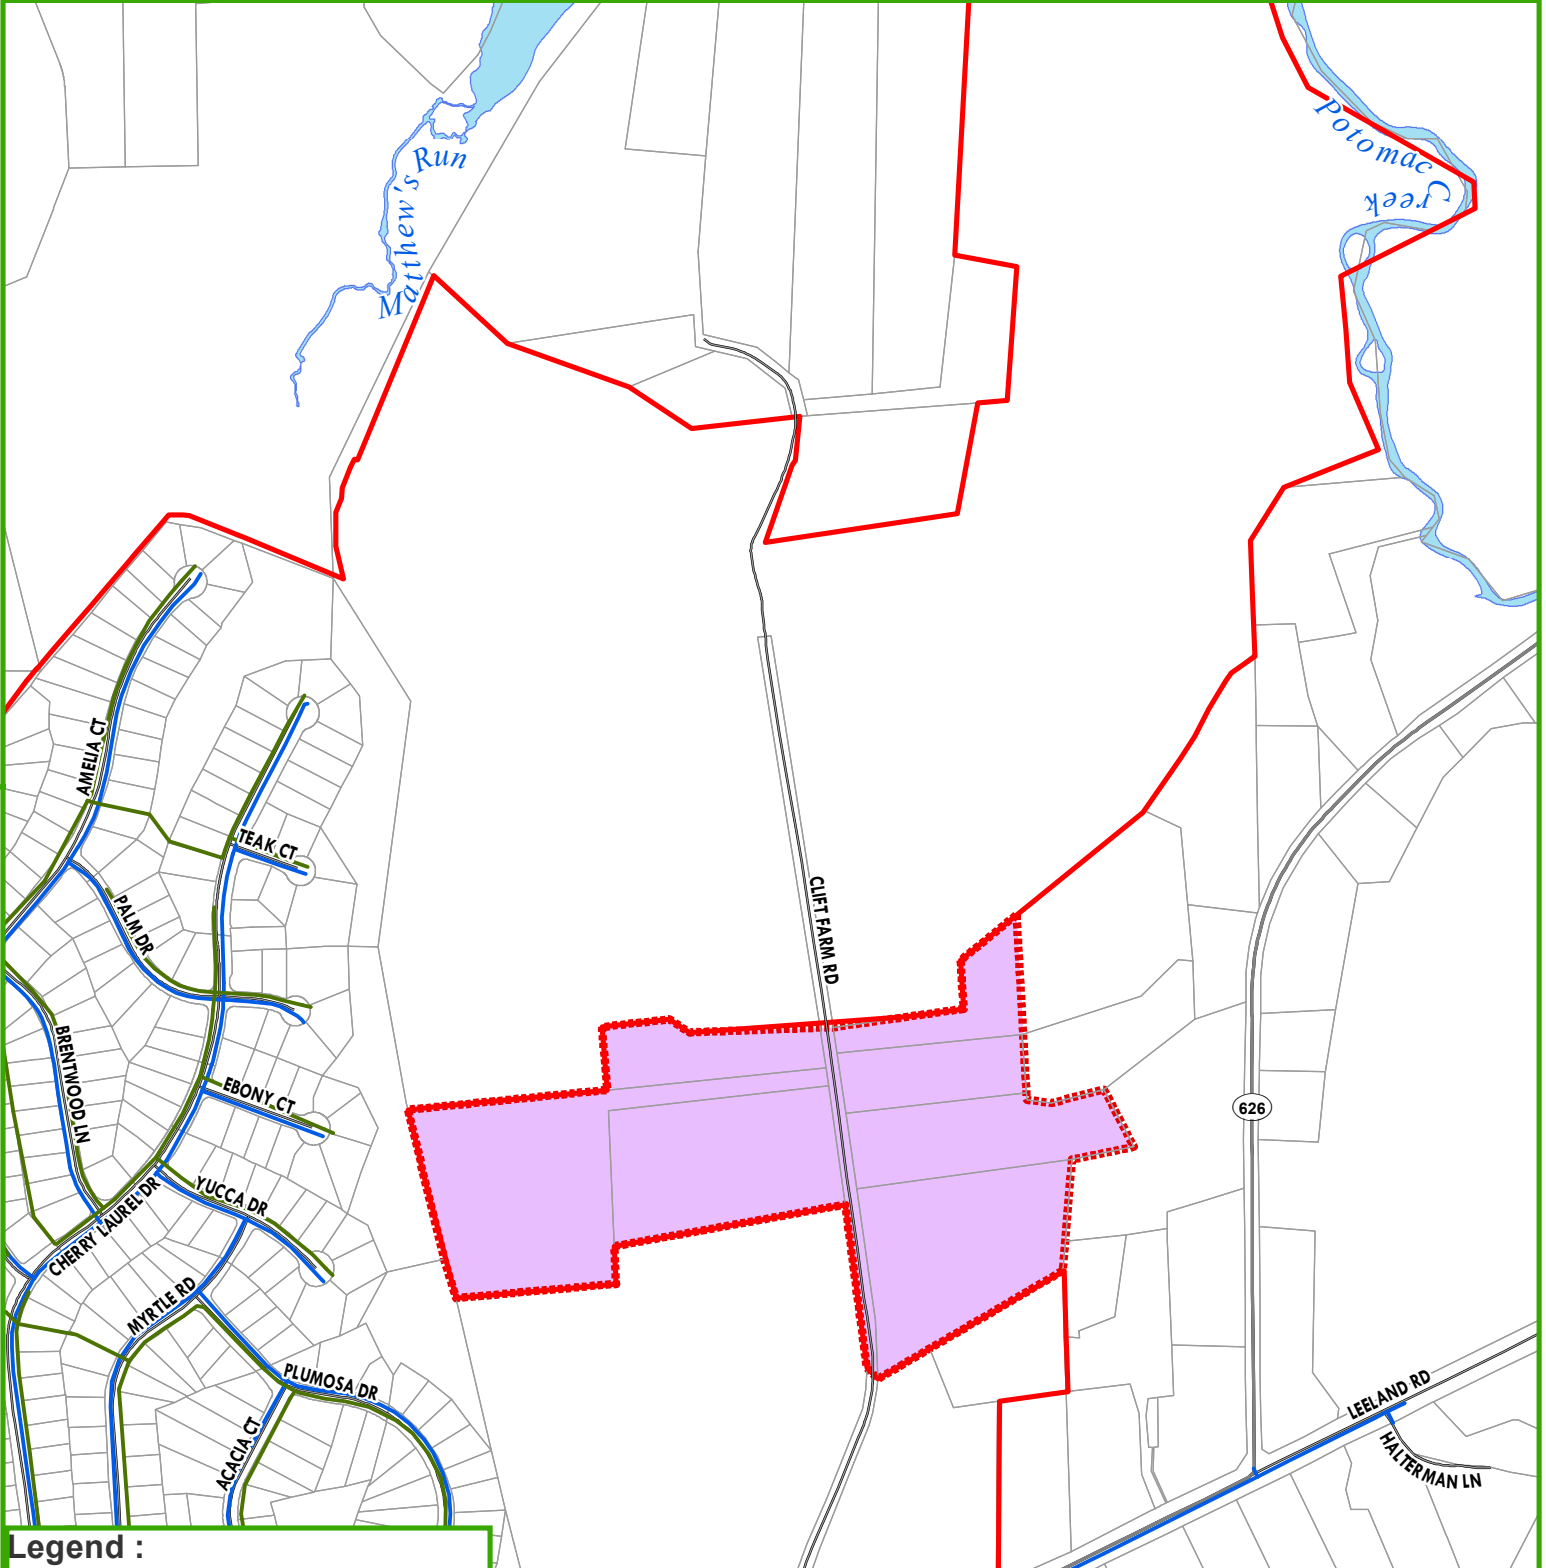

FIGURE 3.4 Clift Farm Road Water And Sewer Service Area Stafford County Comprehensive Plan Stafford County, Virginia September 8, 2021

Legend :

-  Sewer Lines
-  Water Lines
-  Urban Services Area
-  Clift Farm Road Water and Sewer Area