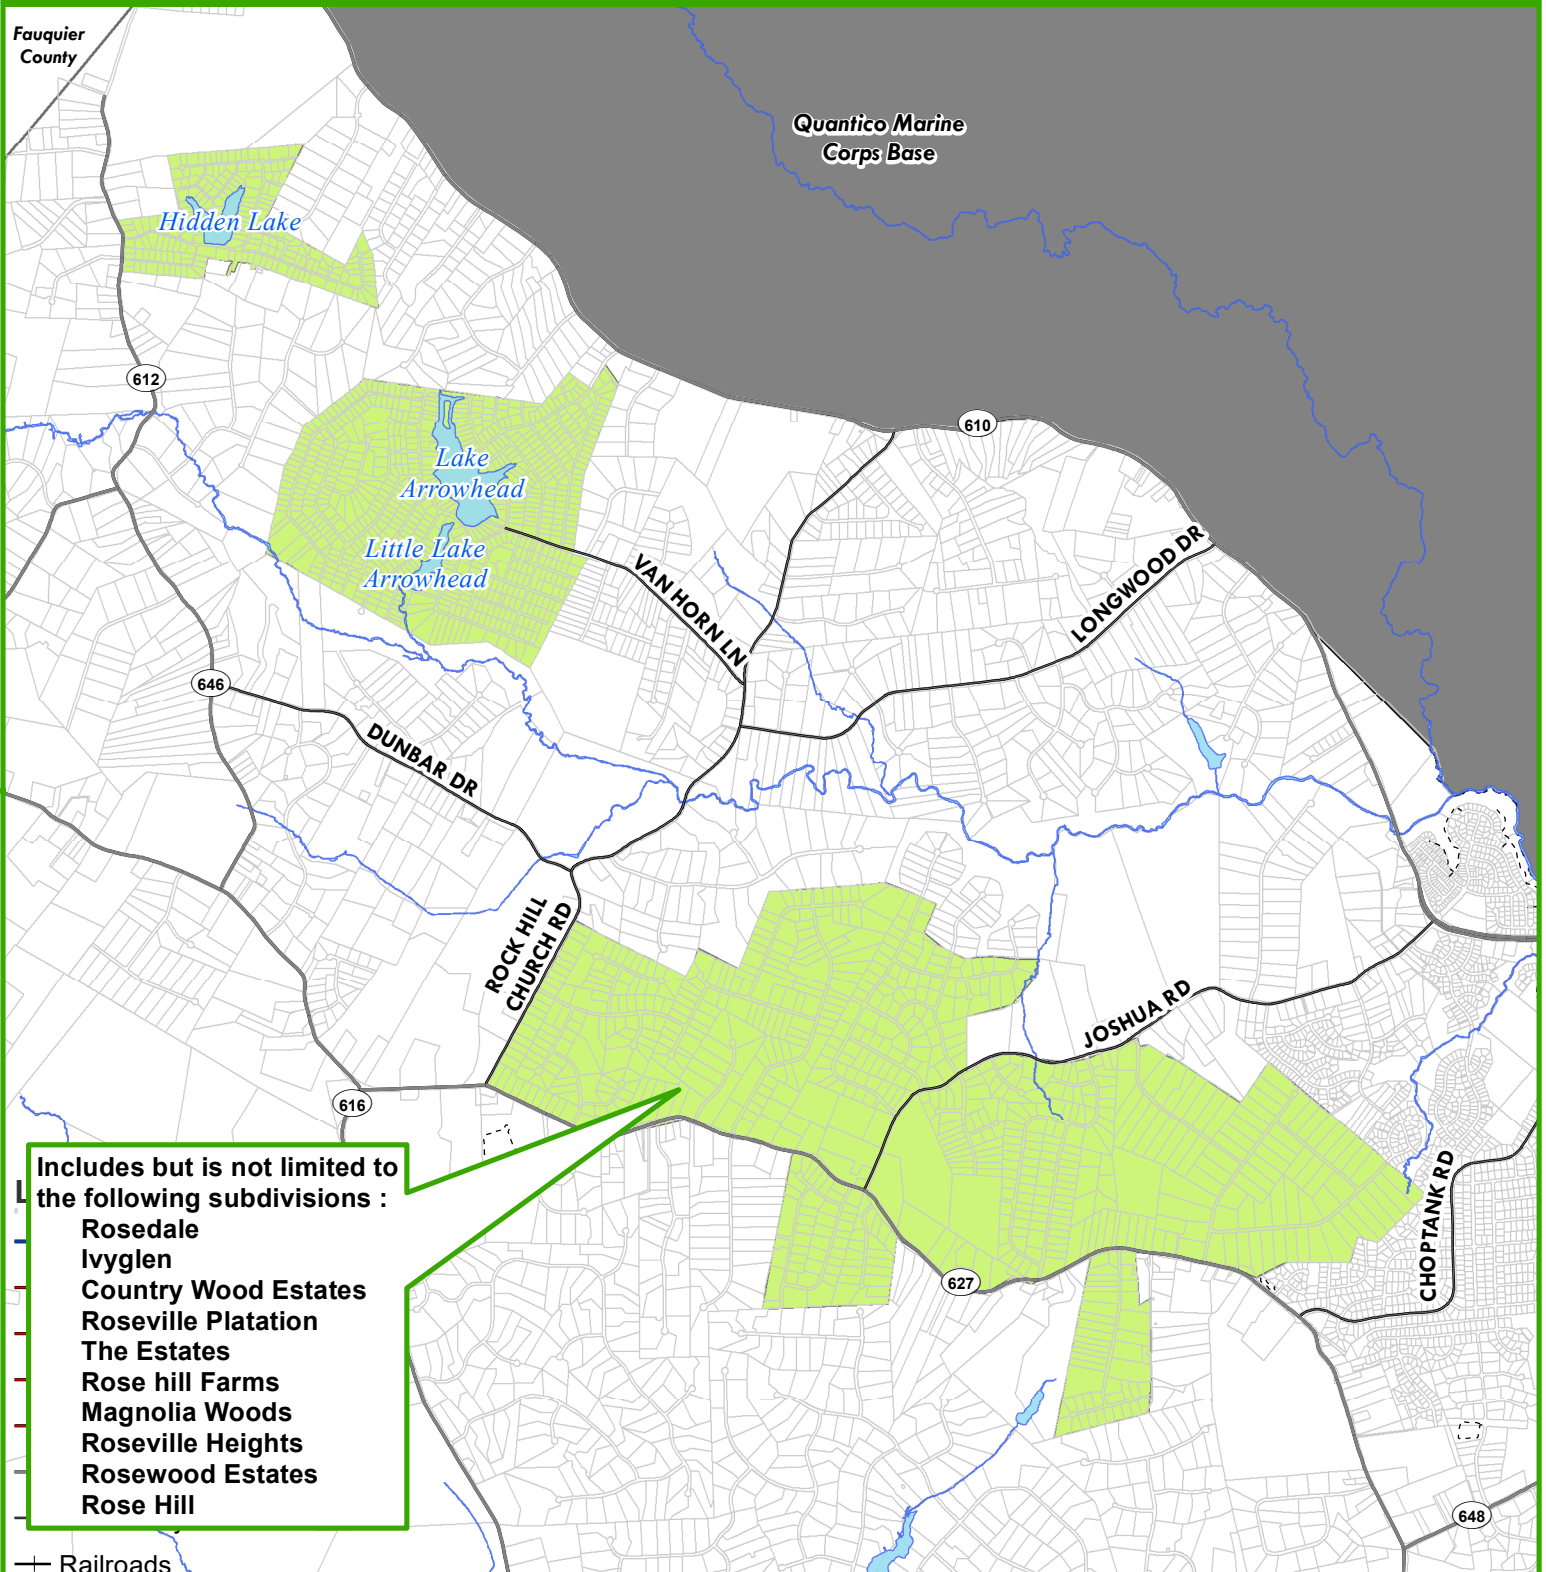

FIGURE 3.2 Rock Hill Sewer Service Area Stafford County Comprehensive Plan Stafford County, Virginia September 8, 2021

Includes but is not limited to the following subdivisions :

- Rosedale
- Ivyglen
- Country Wood Estates
- Roseville Platation
- The Estates
- Rose hill Farms
- Magnolia Woods
- Roseville Heights
- Rosewood Estates
- Rose Hill

— Railroads

--- Trails

Rock Hill Sewer Service Area

Data layers are compiled from various sources and are not to be construed or used as a "legal description." Data layers are believed to be accurate, but accuracy is not guaranteed.