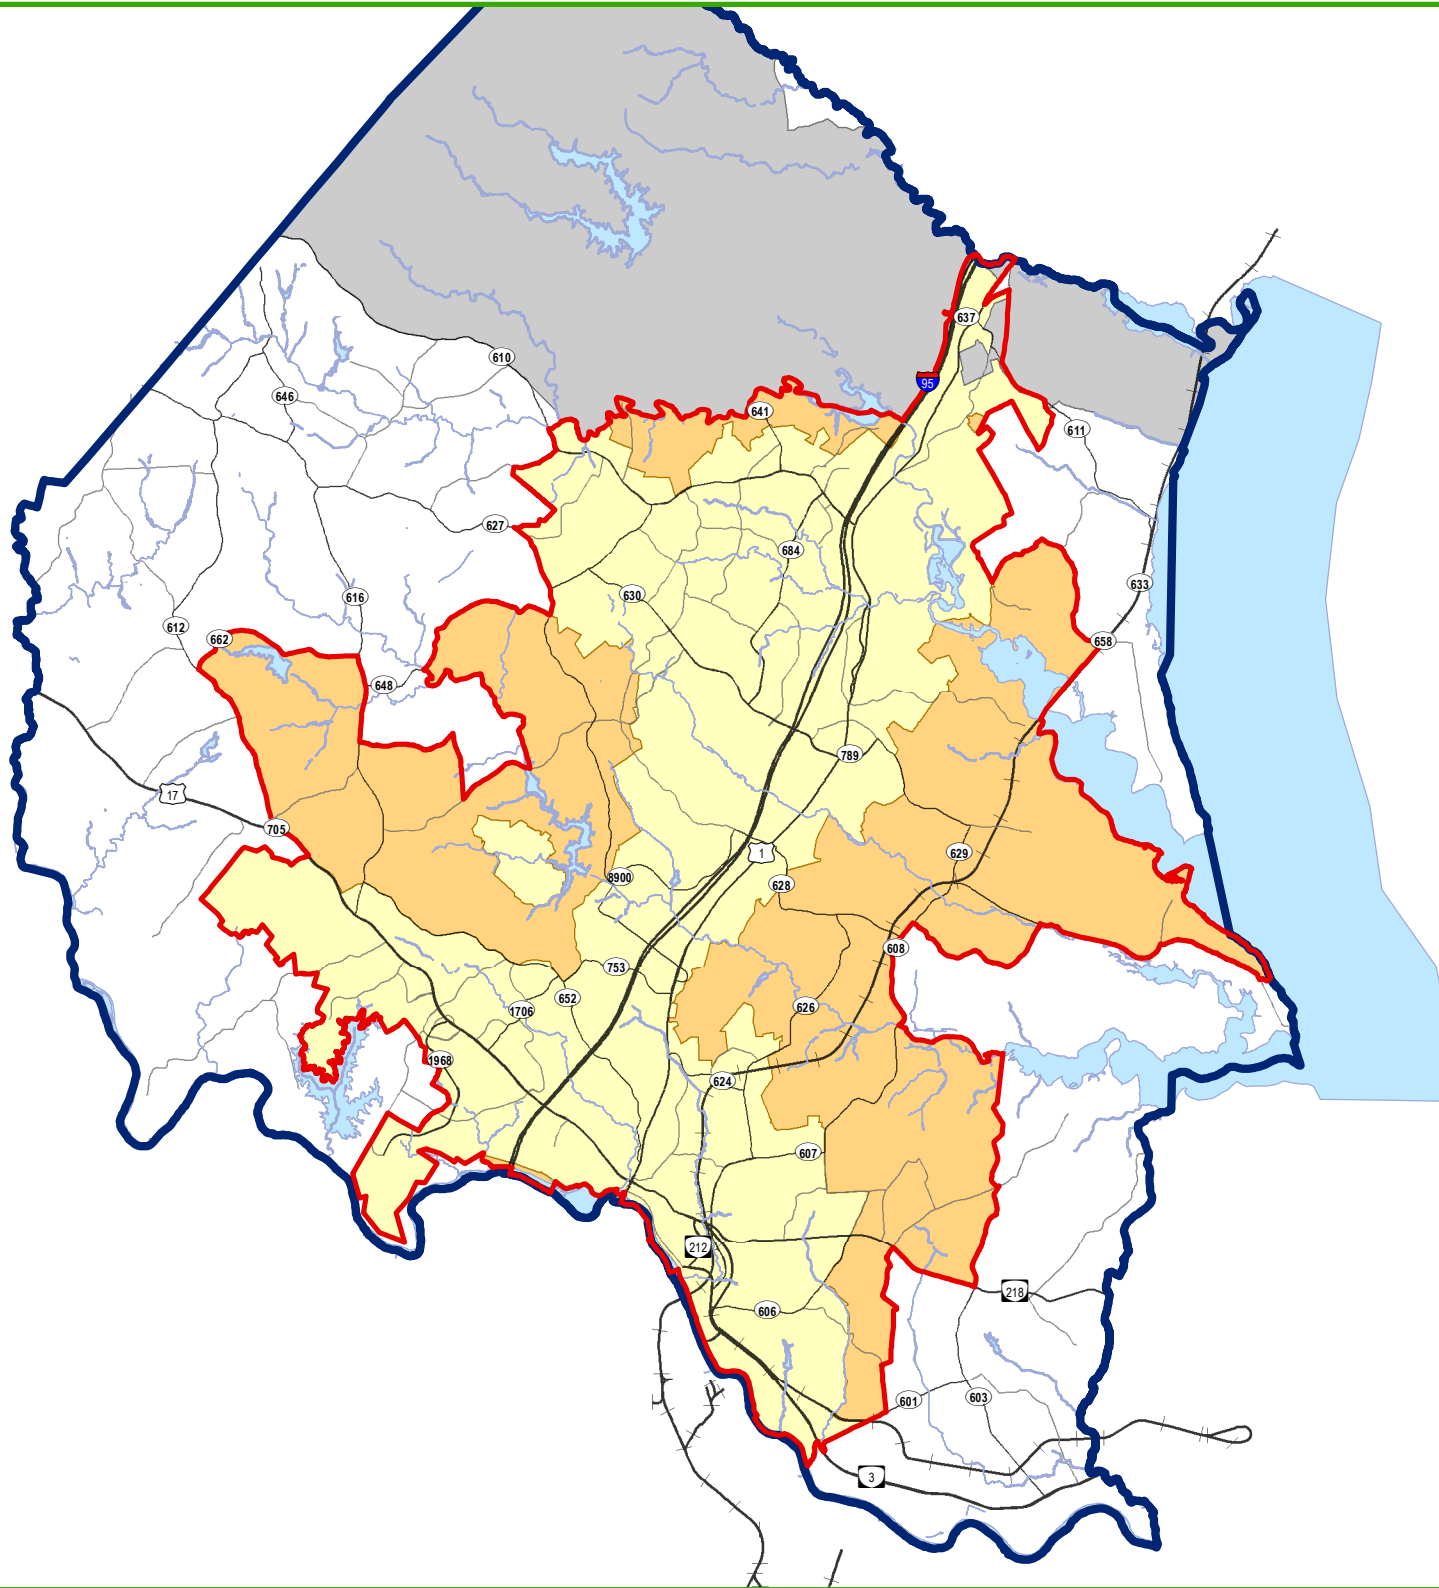

FIGURE 3.19 Cluster Subdivision Areas Stafford County Comprehensive Plan Stafford County, Virginia

September 8, 2021

Legend :

-  Boundary
-  Portion Inside the Urban Services Area
-  Portion Outside the Urban Services Area