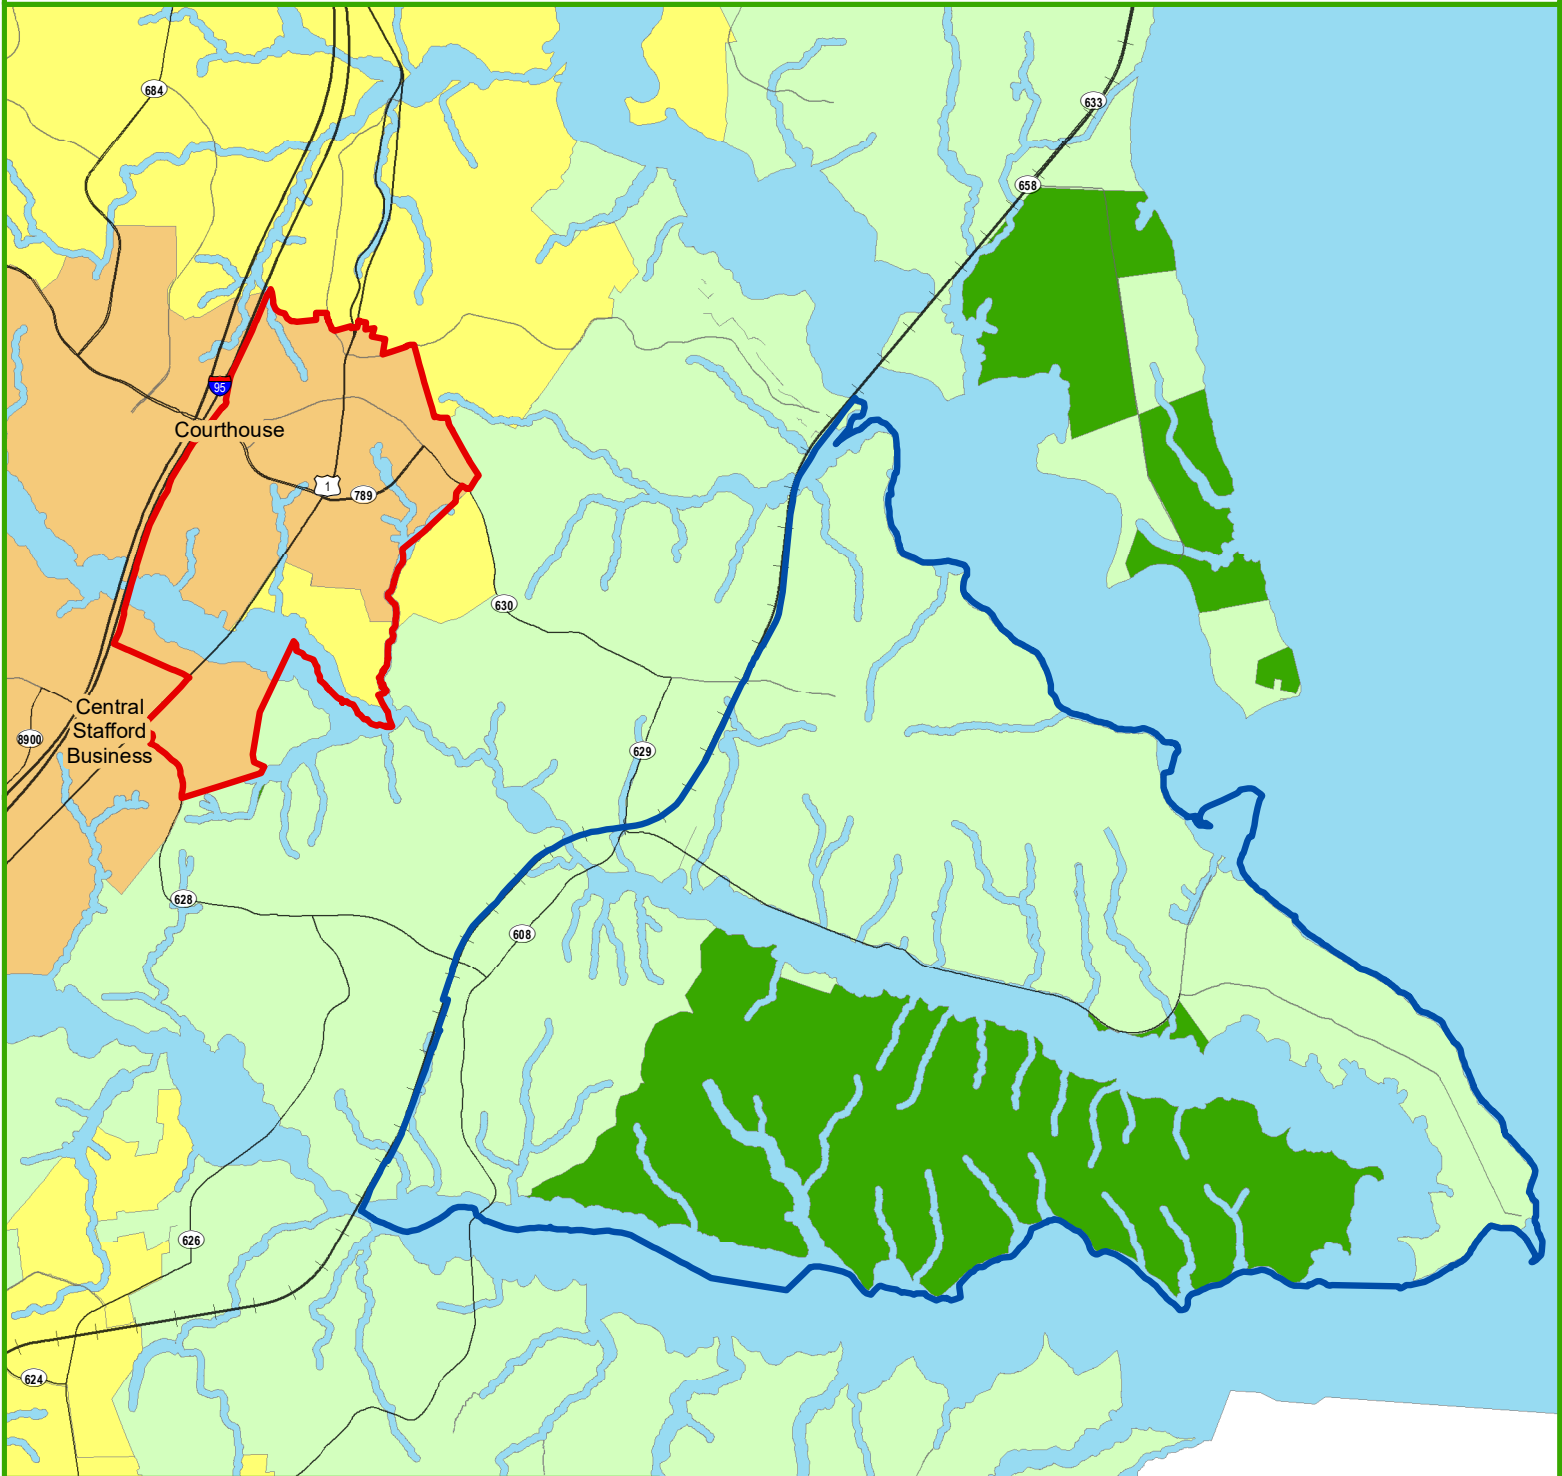

# FIGURE 3.18 Transfer of Development Rights Sending and Receiving Areas Stafford County Comprehensive Plan Stafford County, Virginia September 8, 2021

**Legend :**

-  TDR Sending Area
-  TDR Receiving Area
- Future Land Use - Proposed**
-  Agricultural/Rural
-  Mining
-  Federal
-  Resource Protection
-  Suburban
-  Parks
-  Business and Industry

0 2,600 5,200 10,400 Feet

Data layers are compiled from various sources and are not to be construed or used as a "legal description." Data layers are believed to be accurate, but accuracy is not guaranteed.