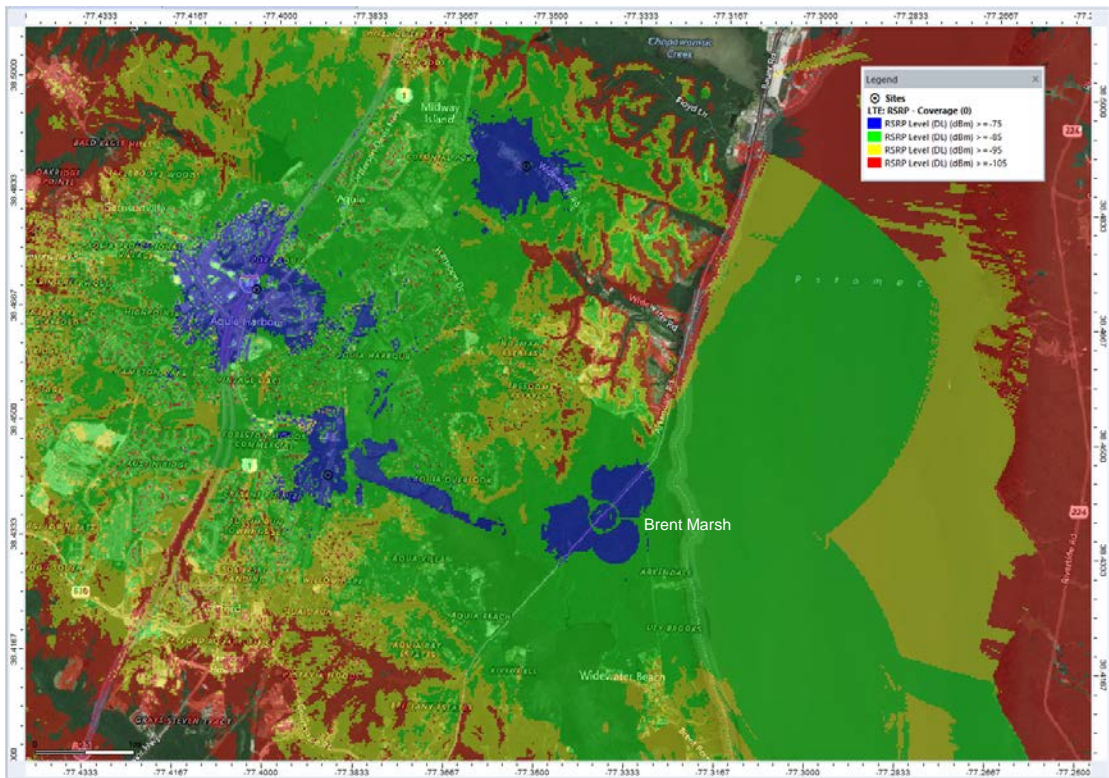

Brent Marsh: Existing LTE coverage Neighbors Only

Brent Marsh: Existing LTE coverage with Neighbors

Brent Marsh: LTE coverage Only

Signal Strength Legend Definition

LTE: RSRP - Coverage (0)

	RSRP Level (DL) (dBm) ≥ -75	 Very Good
	RSRP Level (DL) (dBm) ≥ -85	 Good
	RSRP Level (DL) (dBm) ≥ -95	 Marginal
	RSRP Level (DL) (dBm) ≥ -105	 Poor