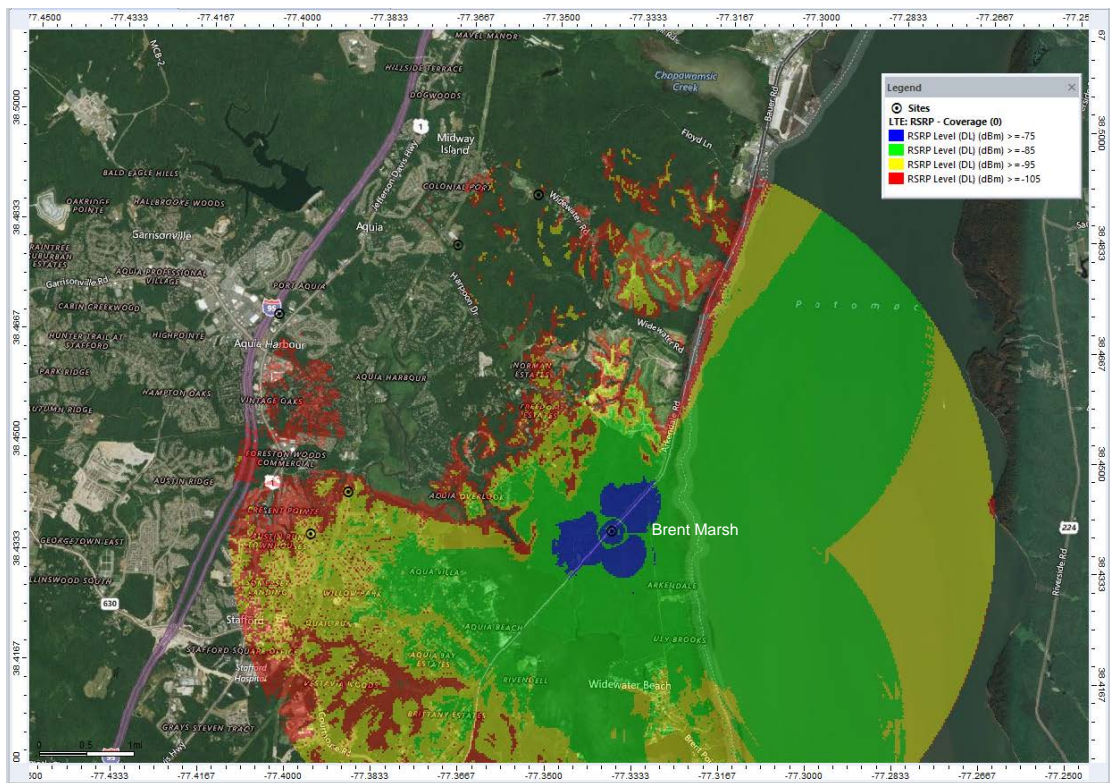

Brent Marsh: Existing LTE coverage Neighbors Only

Brent Marsh: Existing LTE coverage with Neighbors

Brent Marsh: LTE coverage Only

Signal Strength Legend Definition

LTE: RSRP - Coverage (0)

	RSRP Level (DL) (dBm) ≥ -75	 Very Good
	RSRP Level (DL) (dBm) ≥ -85	 Good
	RSRP Level (DL) (dBm) ≥ -95	 Marginal
	RSRP Level (DL) (dBm) ≥ -105	 Poor