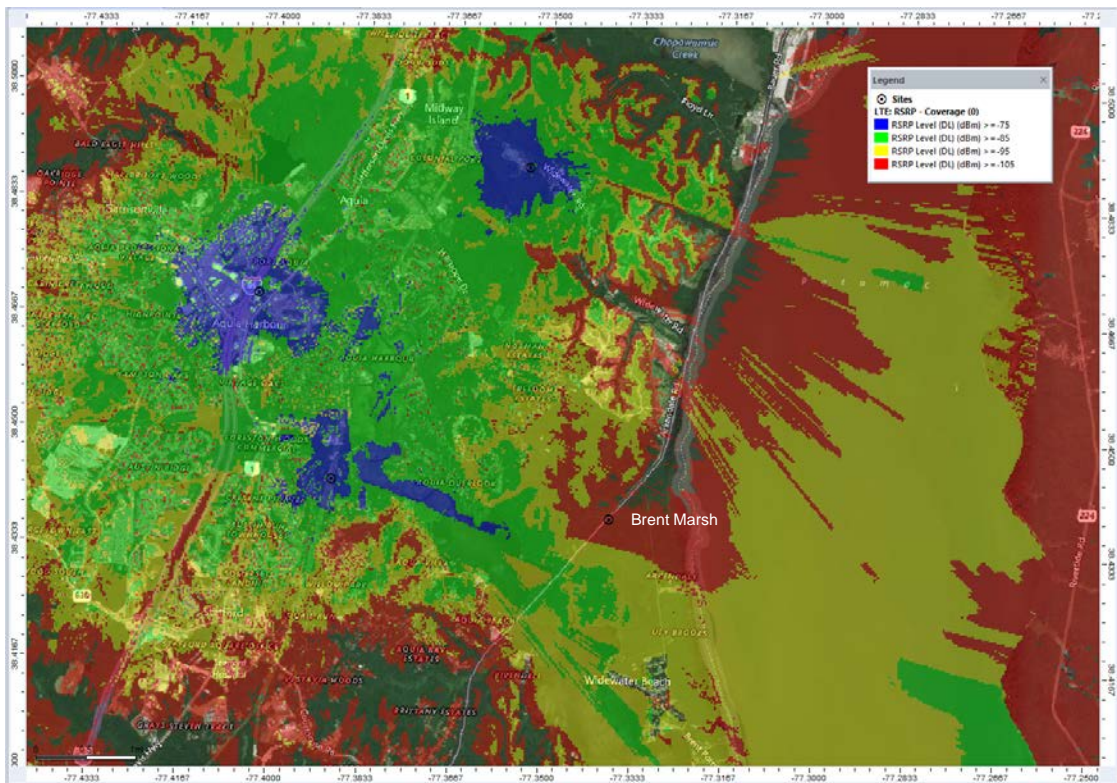

Brent Marsh: Existing LTE coverage Neighbors Only

Brent Marsh: Existing LTE coverage with Neighbors

Brent Marsh: LTE coverage Only

Signal Strength Legend Definition

LTE: RSRP - Coverage (0)

	RSRP Level (DL) (dBm) ≥ -75	 Very Good
	RSRP Level (DL) (dBm) ≥ -85	 Good
	RSRP Level (DL) (dBm) ≥ -95	 Marginal
	RSRP Level (DL) (dBm) ≥ -105	 Poor