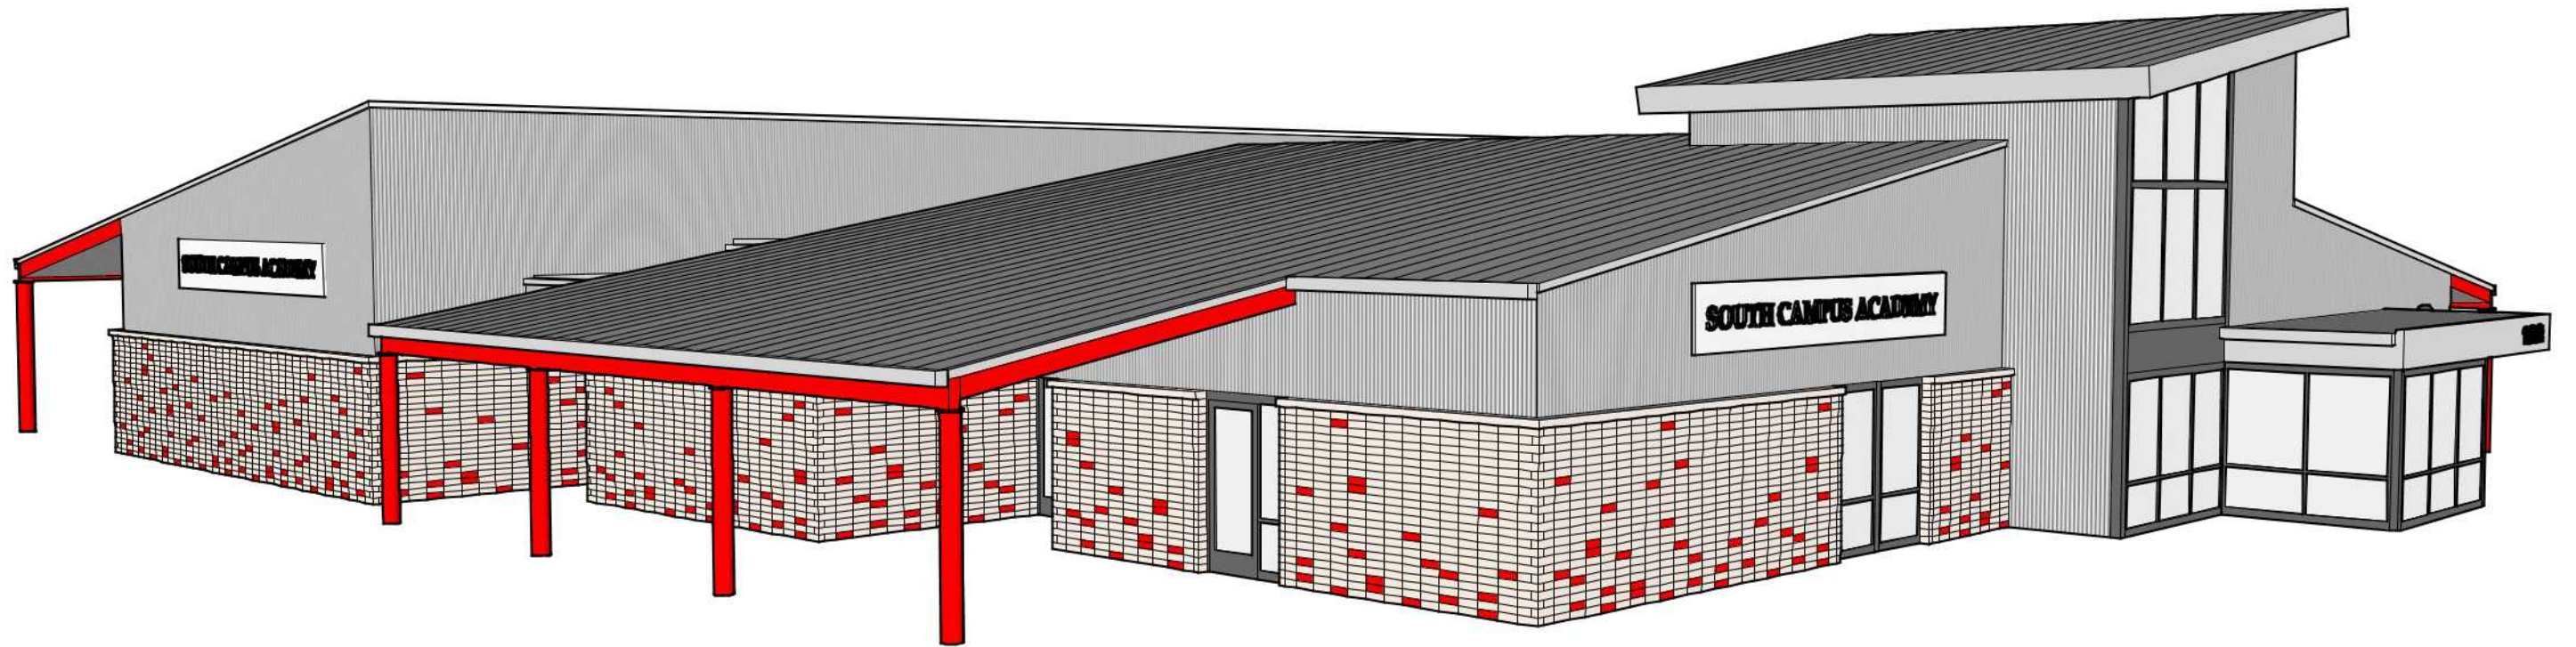

SOUTH CAMPUS ACADEMY
122 OLD POTOMAC CHURCH ROAD
STAFFORD, VA 22554

December 17, 2019

SOUTH CAMPUS ACADEMY
122 OLD POTOMAC CHURCH ROAD
STAFFORD, VA 22554

December 17, 2019

SOUTH CAMPUS ACADEMY
122 OLD POTOMAC CHURCH ROAD
STAFFORD, VA 22554

December 17, 2019

SOUTH CAMPUS ACADEMY
122 OLD POTOMAC CHURCH ROAD
STAFFORD, VA 22554

December 17, 2019