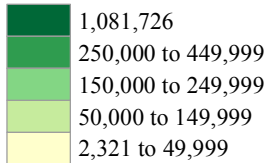

VIRGINIA - 2010 Census Results

Total Population by County

Independent Cities*

- | | |
|--------------------|-------------------|
| 1 Alexandria | 21 Manassas |
| 2 Bedford | 22 Manassas Park |
| 3 Bristol | 23 Martinsville |
| 4 Buena Vista | 24 Newport News |
| 5 Charlottesville | 25 Norfolk |
| 6 Chesapeake | 26 Norton |
| 7 Colonial Heights | 27 Petersburg |
| 8 Covington | 28 Poquoson |
| 9 Danville | 29 Portsmouth |
| 10 Emporia | 30 Radford |
| 11 Fairfax | 31 Richmond |
| 12 Falls Church | 32 Roanoke |
| 13 Franklin | 33 Salem |
| 14 Fredericksburg | 34 Staunton |
| 15 Galax | 35 Suffolk |
| 16 Hampton | 36 Virginia Beach |
| 17 Harrisonburg | 37 Waynesboro |
| 18 Hopewell | 38 Williamsburg |
| 19 Lexington | 39 Winchester |
| 20 Lynchburg | |

Number of People

Total State Population: 8,001,024

* denotes county equivalent