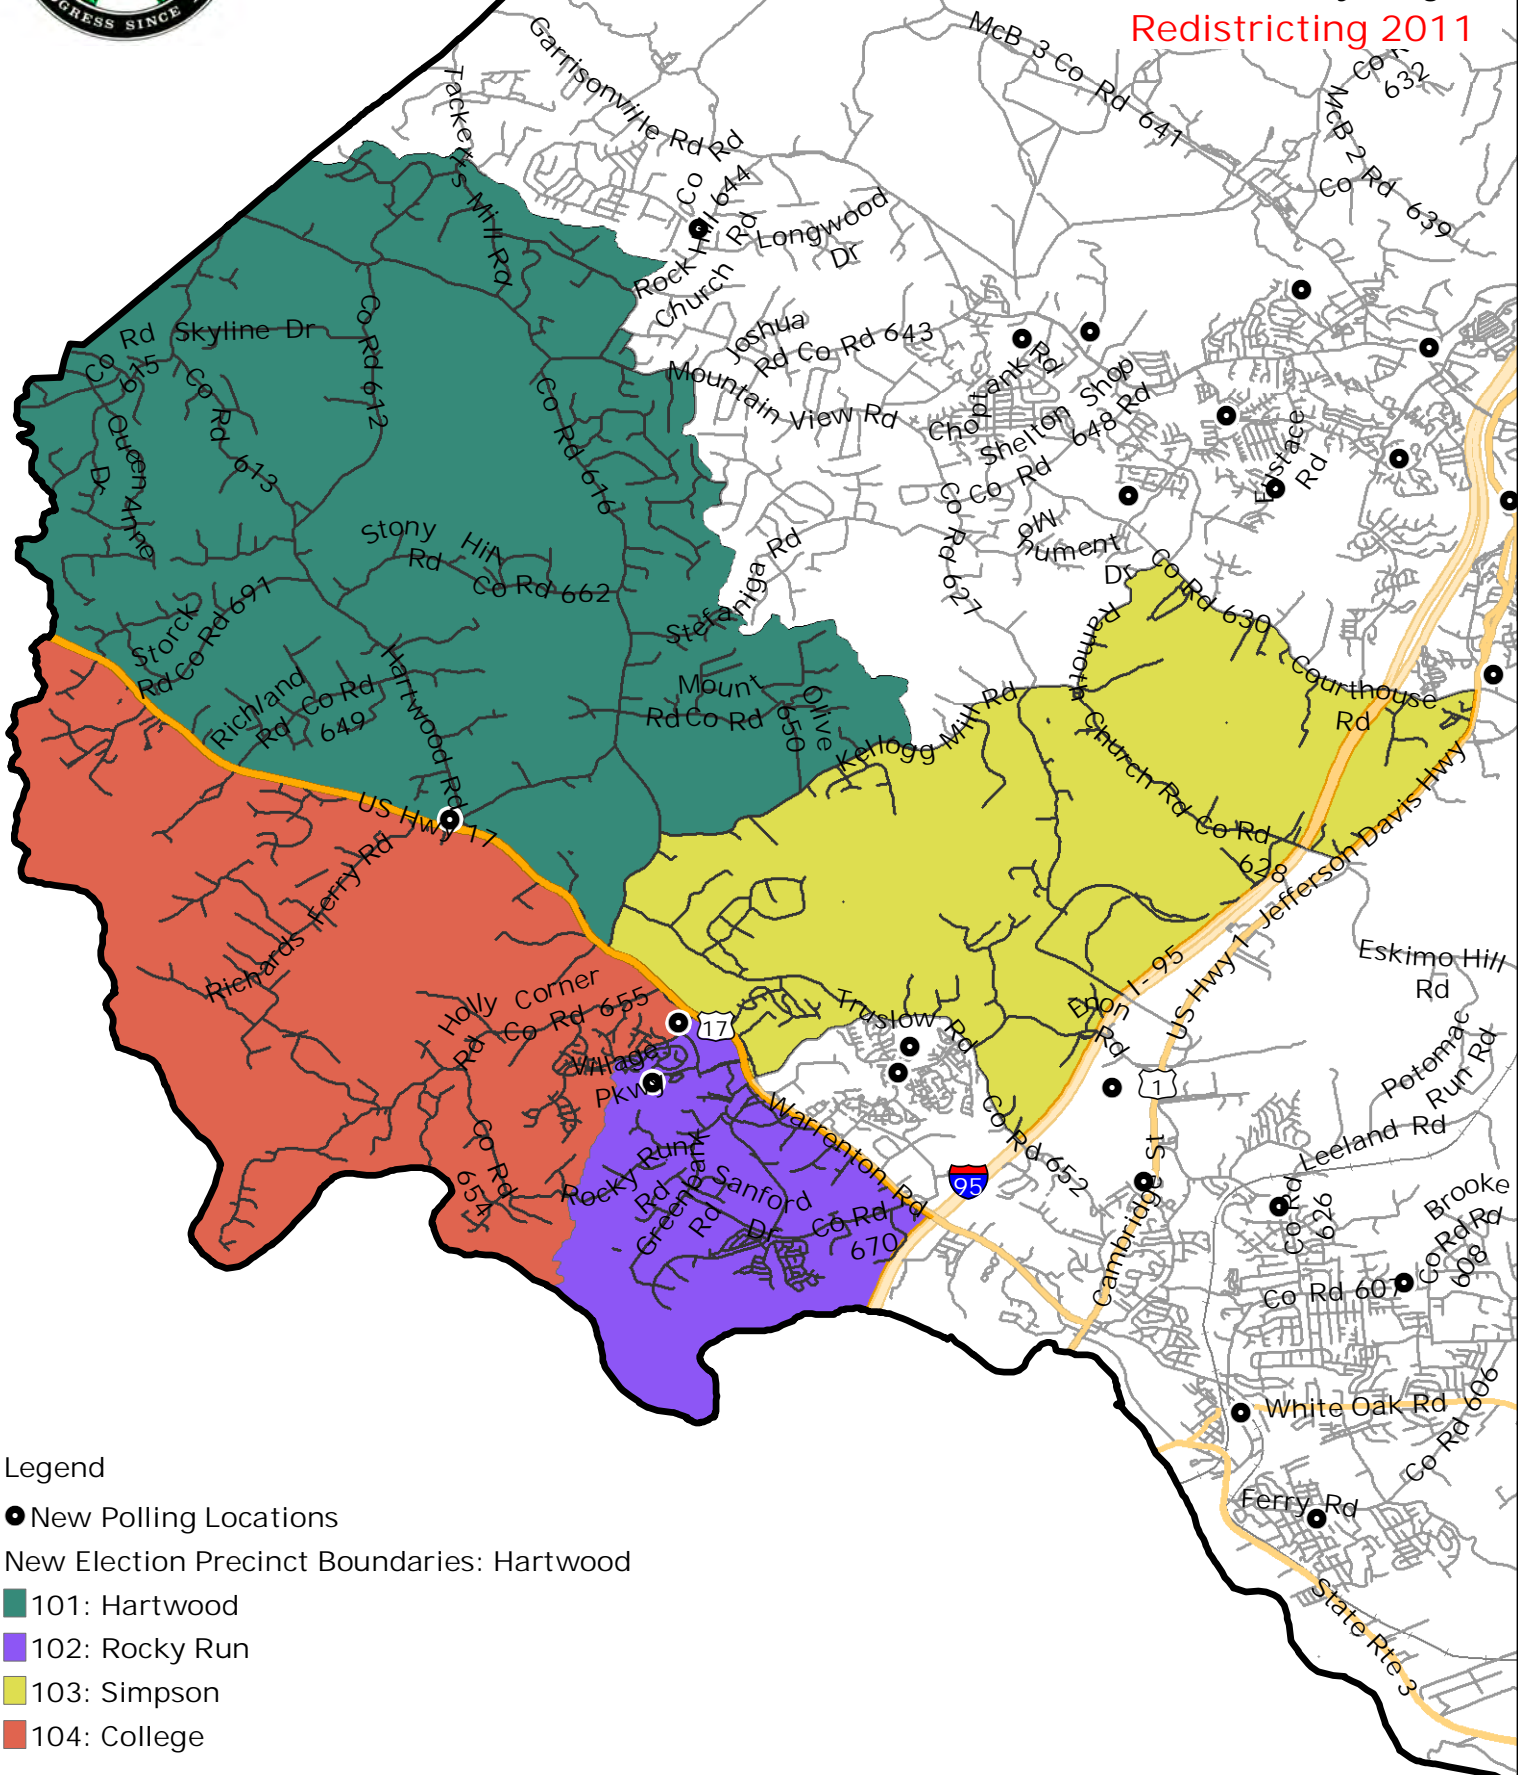

Election District
& Precinct Boundaries
& Polling Places:
Hartwood
Stafford County, Virginia
Redistricting 2011

Legend

- New Polling Locations
- New Election Precinct Boundaries: Hartwood
- 101: Hartwood
- 102: Rocky Run
- 103: Simpson
- 104: College